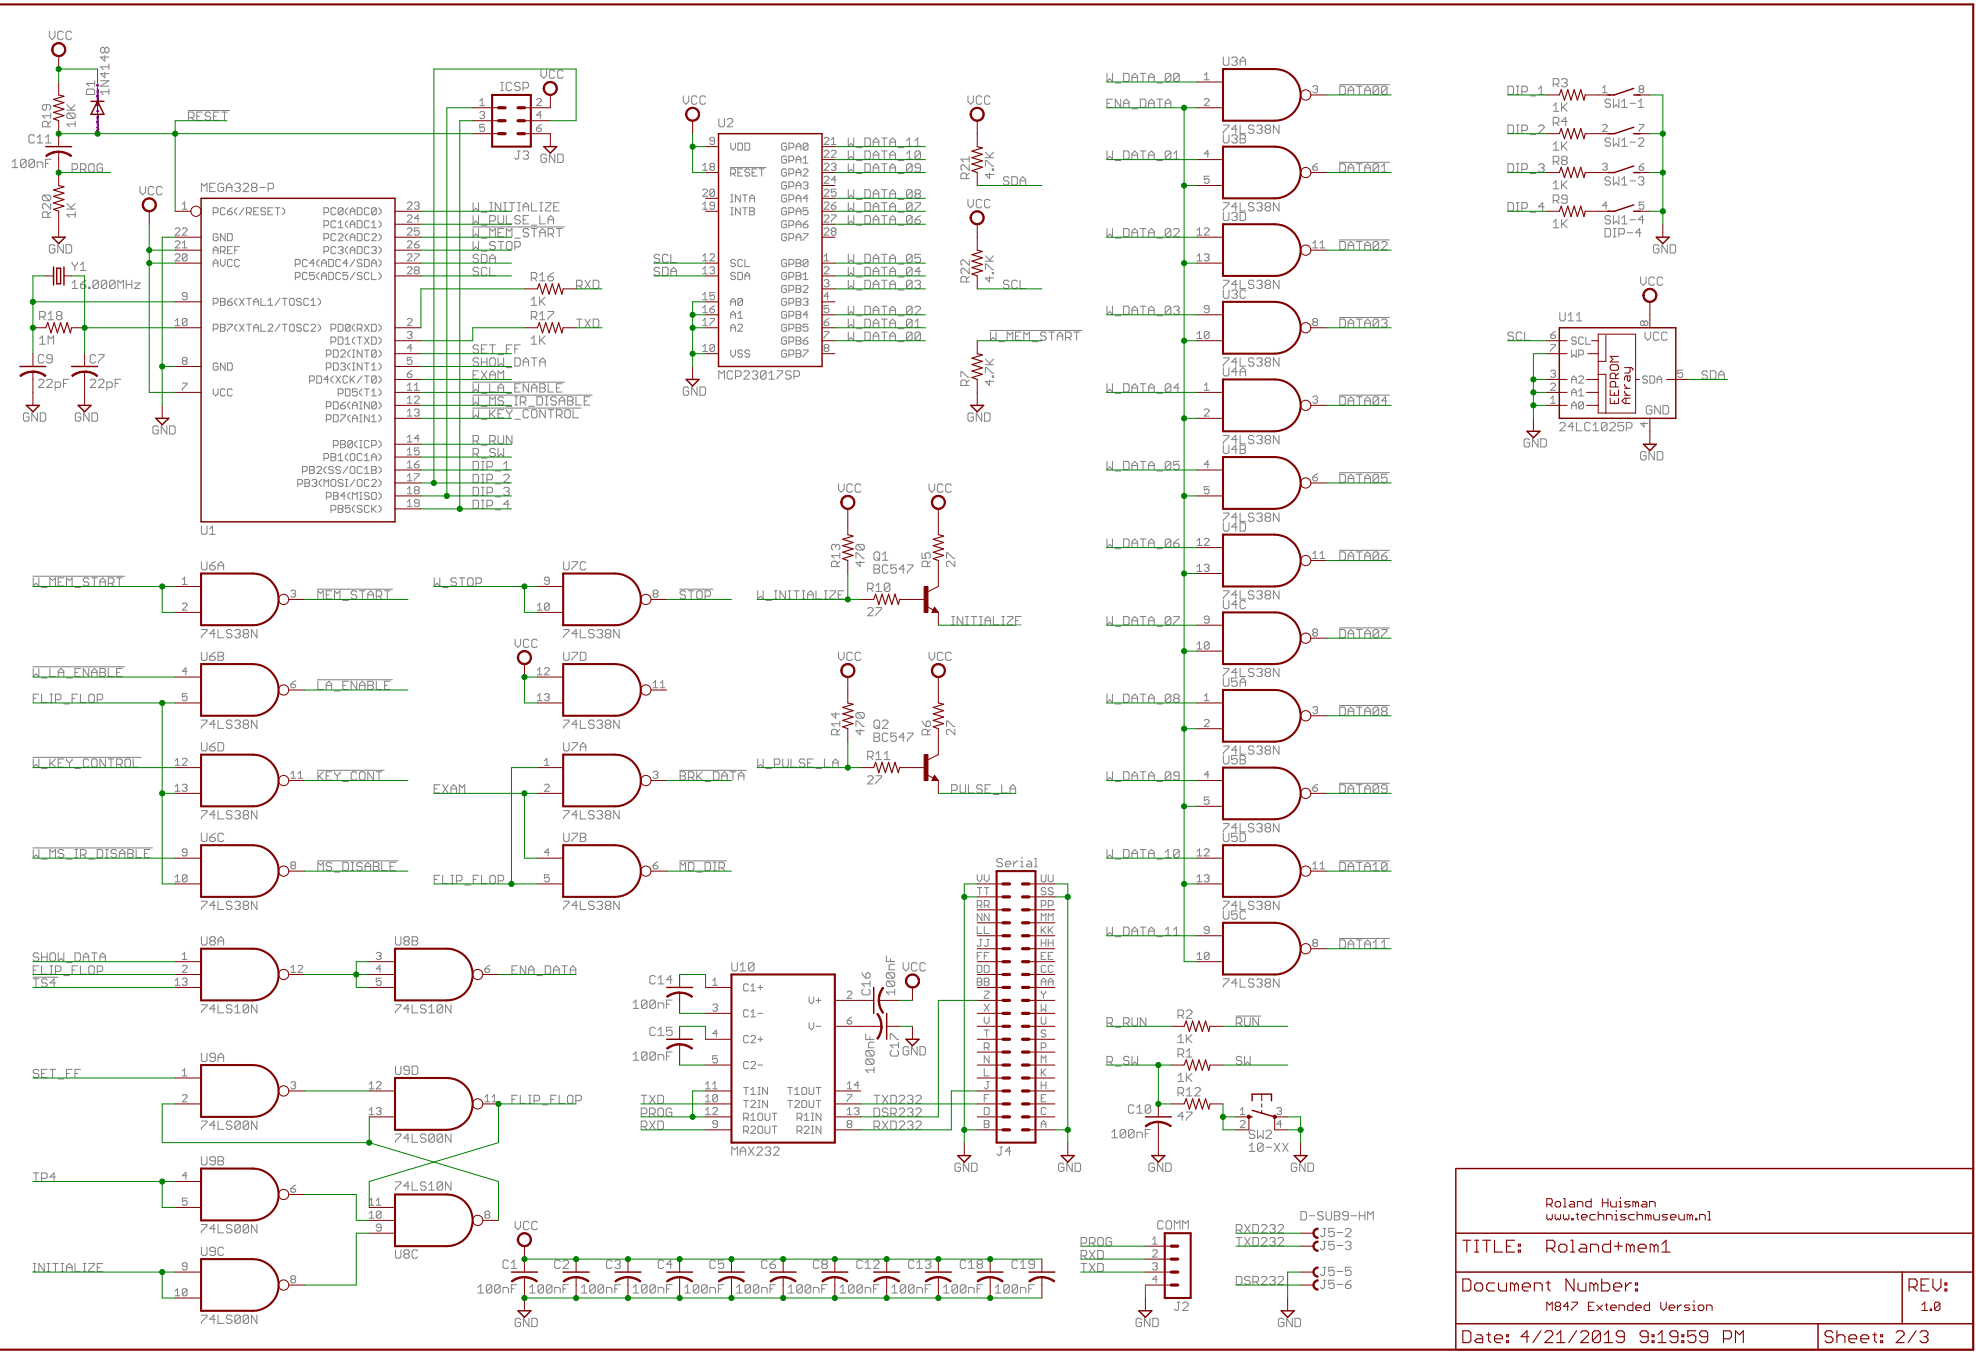

OUTLINE-OPNIBUS

32Kx12 Memory for PDP-8/E/F/M/A

TITLE: Roland+mem1

Document Number:
Steve Lafferty, 5/21/13

REV:
1

Date: 4/21/2019 9:19:59 PM

Sheet: 1/3

Roland Huisman www.technischmuseum.nl	
TITLE: Roland+mem1	
Document Number: MB47 Extended Version	REV: 1.0
Date: 4/21/2019 9:19:59 PM	Sheet: 2/3