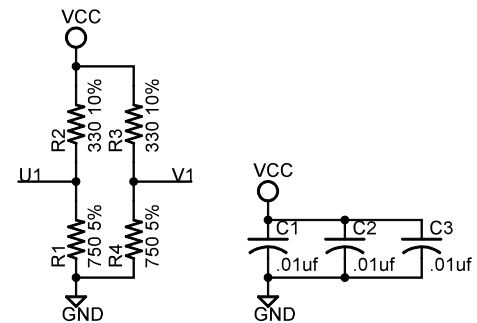

OUTLINE-SINGLE

|                                   |            |
|-----------------------------------|------------|
| 6 4 INPUT NAND GATES M117         |            |
| TITLE: M117X                      |            |
| Document Number:<br>B-CS-M117-0-1 | REV:       |
| Date: 2/27/2013 09:38:44p         | Sheet: 1/1 |