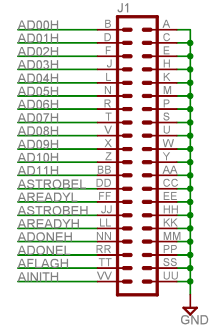

Omnibus Output Interface	
TITLE: M1705B	
Document Number: B-CS-M1705-0-1	REV: B
Date: 12/13/2014 03:51:59p	Sheet: 1/3

Omnibus Output Interface	
TITLE: M1705B	
Document Number: B-CS-M1705-0-1	REV: B
Date: 12/13/2014 03:51:59p	Sheet: 2/3

Omnibus Output Interface	
TITLE: M1705B	
Document Number: B-CS-M1705-0-1	REV: B
Date: 12/13/2014 03:51:59p	Sheet: 3/3