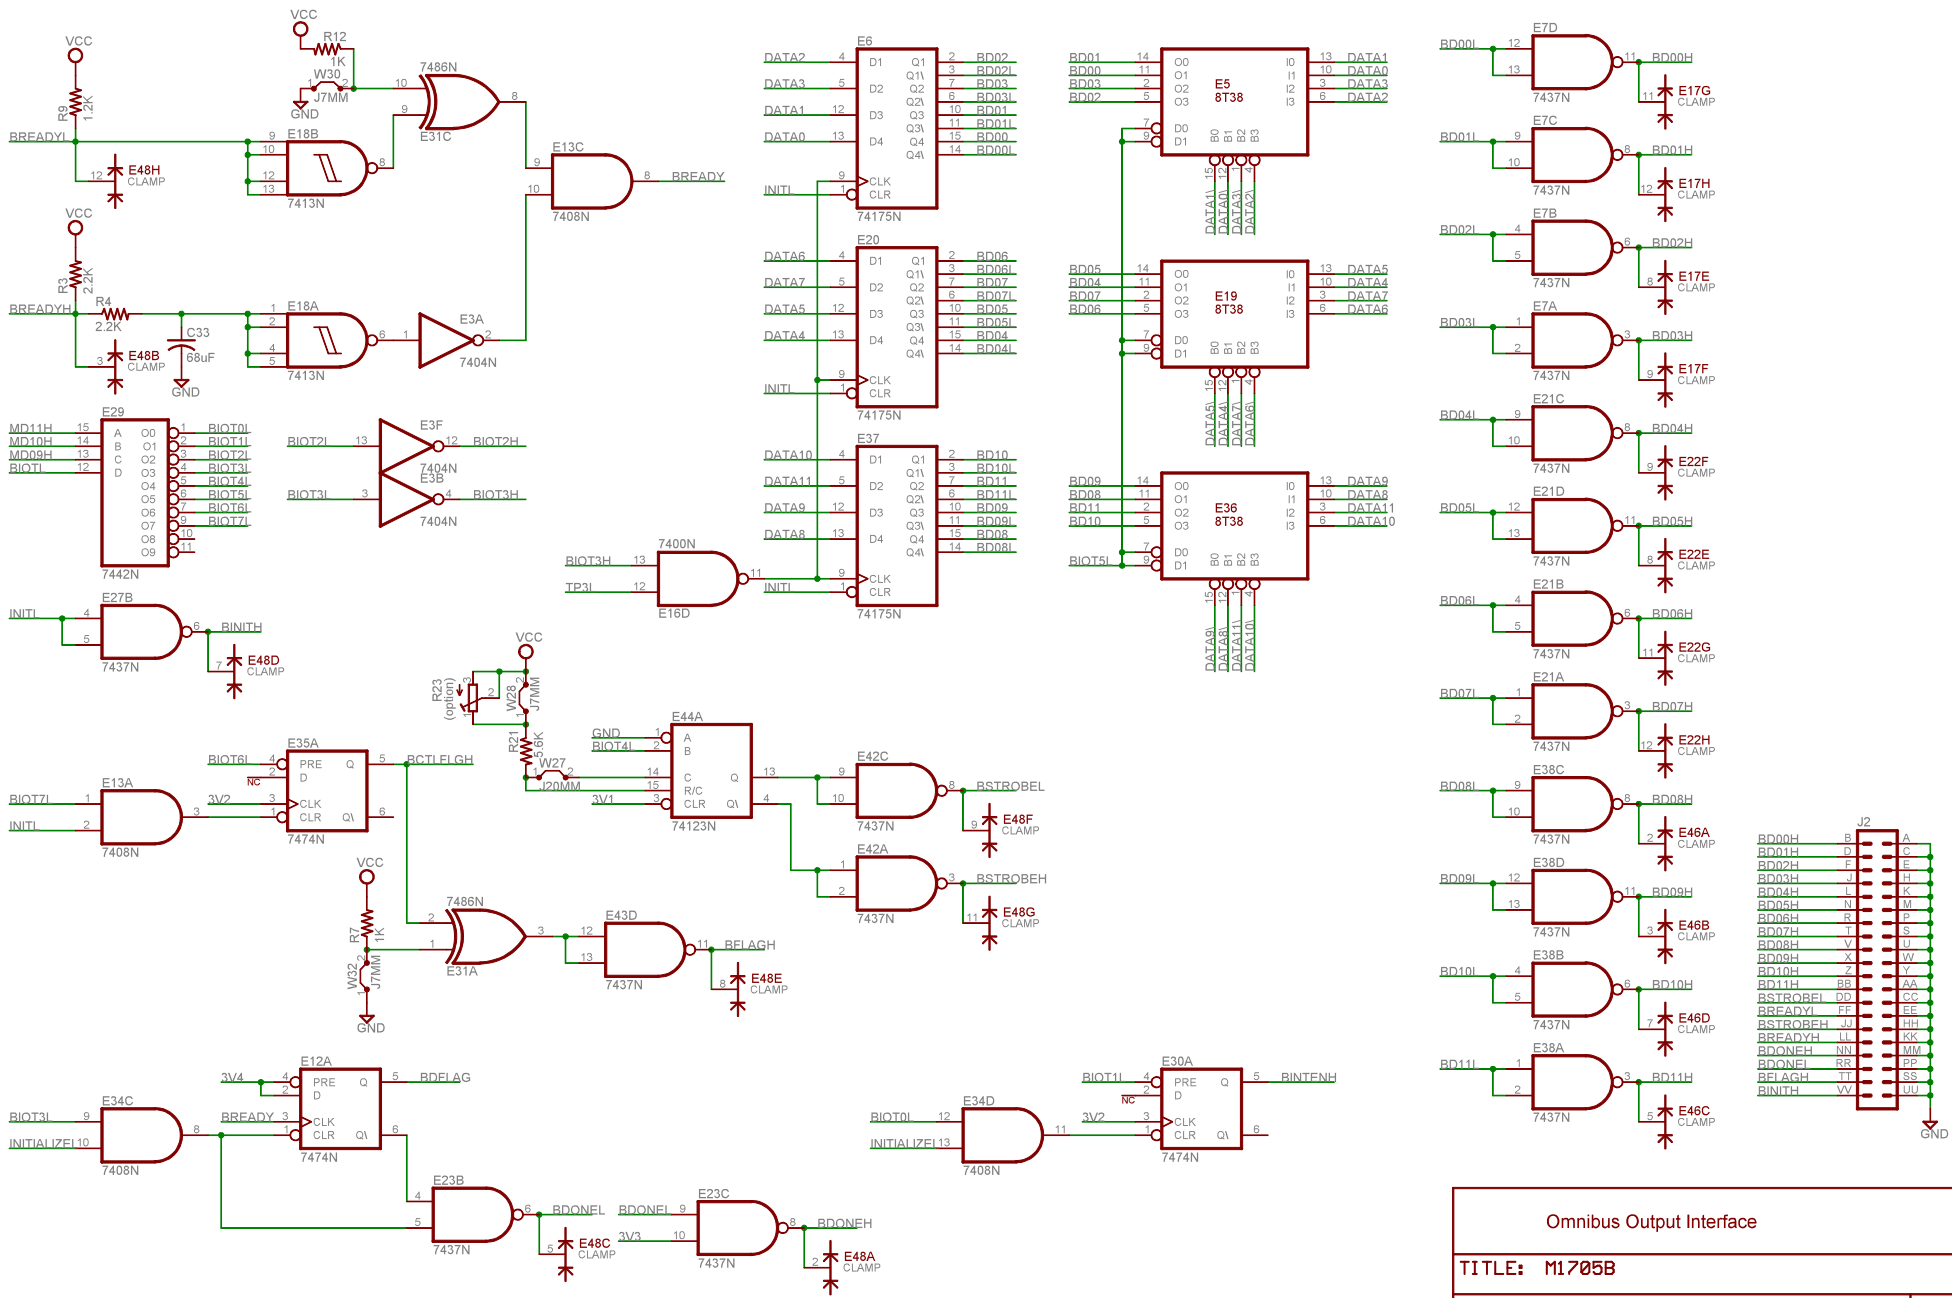

Omnibus Output Interface	
TITLE: M1705B	
Document Number: B-CS-M1705-0-1	REV: B
Date: 12/13/2014 03:51:59p	Sheet: 1/3

Omnibus Output Interface	
TITLE: M1705B	
Document Number: B-CS-M1705-0-1	REV: B
Date: 12/13/2014 03:51:59p	Sheet: 2/3

Omnibus Output Interface	
TITLE: M1705B	
Document Number: B-CS-M1705-0-1	REV: B
Date: 12/13/2014 03:51:59p	Sheet: 3/3