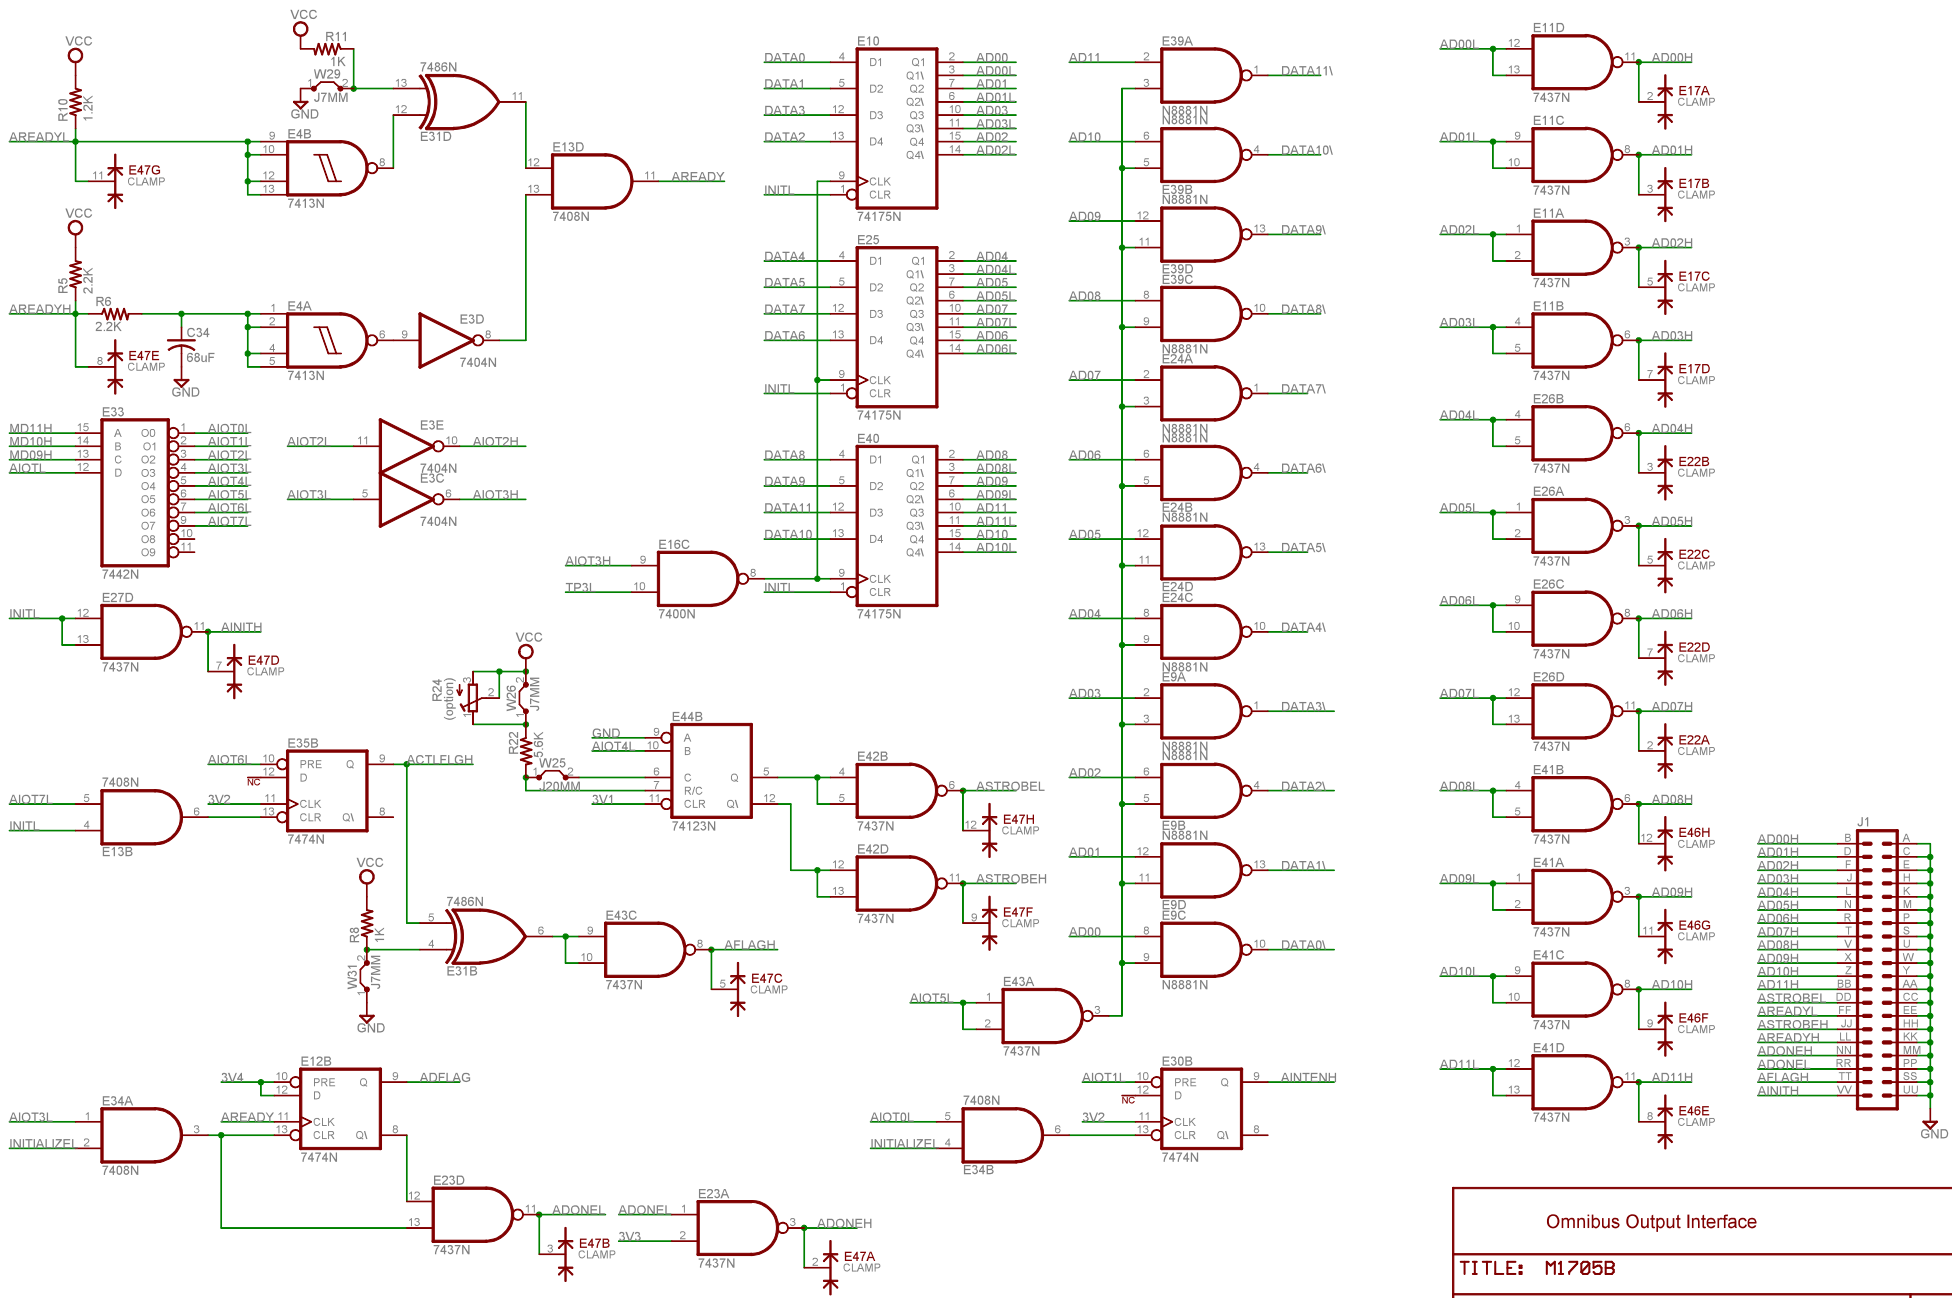

Omnibus Output Interface	
TITLE: M1705B	
Document Number: B-CS-M1705-0-1	REV: B
Date: 12/13/2014 03:51:59p	Sheet: 1/3

Omnibus Output Interface	
TITLE: M1705B	
Document Number: B-CS-M1705-0-1	REV: B
Date: 12/13/2014 03:51:59p	Sheet: 2/3

Omnibus Output Interface	
TITLE: M1705B	
Document Number: B-CS-M1705-0-1	REV: B
Date: 12/13/2014 03:51:59p	Sheet: 3/3