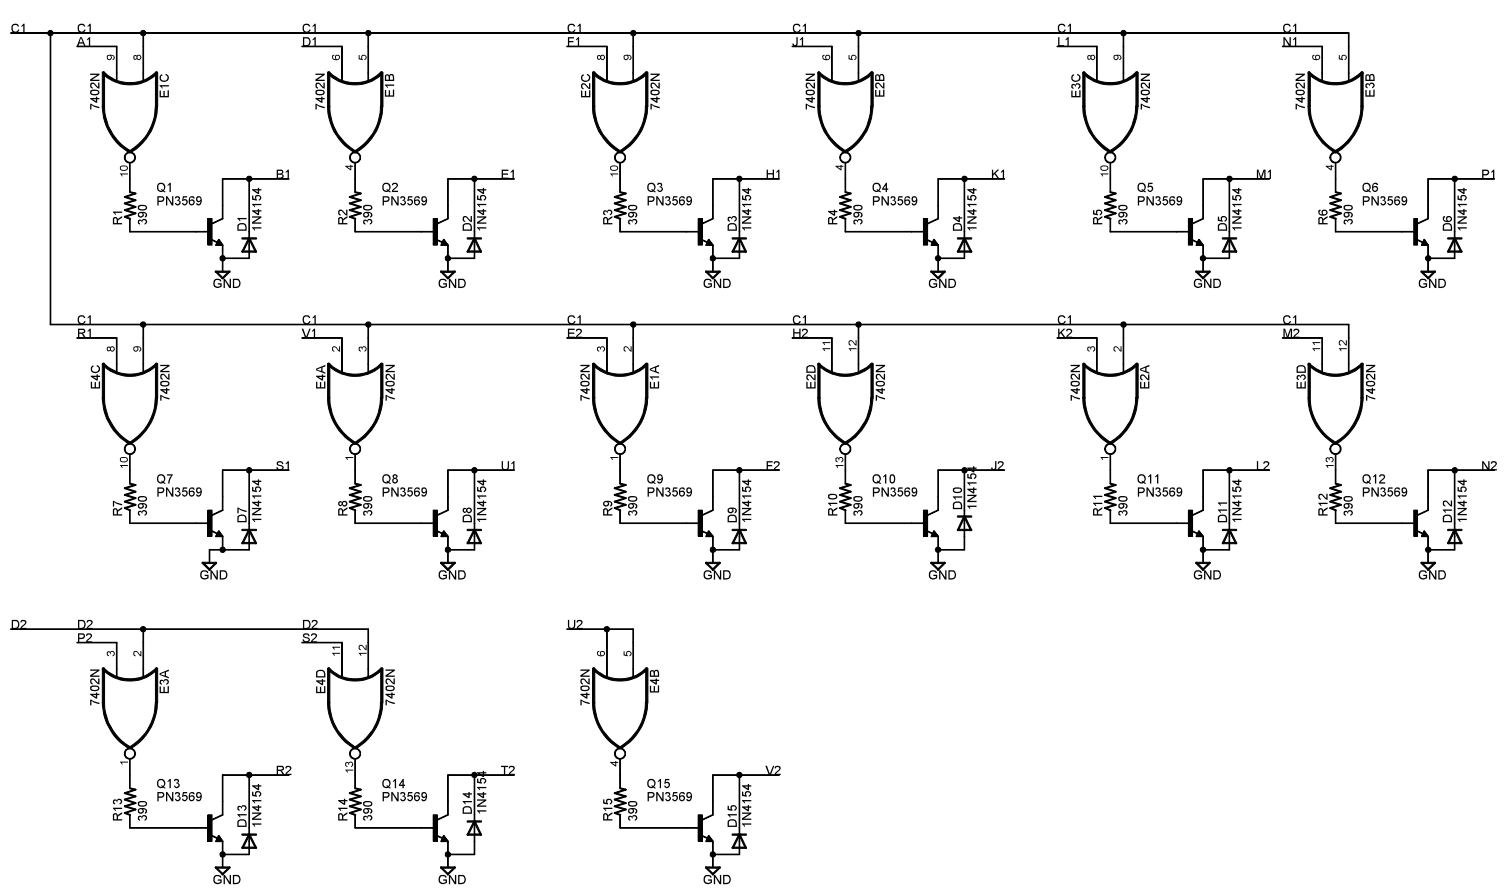

OUTLINE-SINGLE

Bus Driver M624

TITLE: M624X

Document Number:  
C-CS-M624-0-1

REV:

Date: 5/26/2013 03:37:22p

Sheet: 1/1