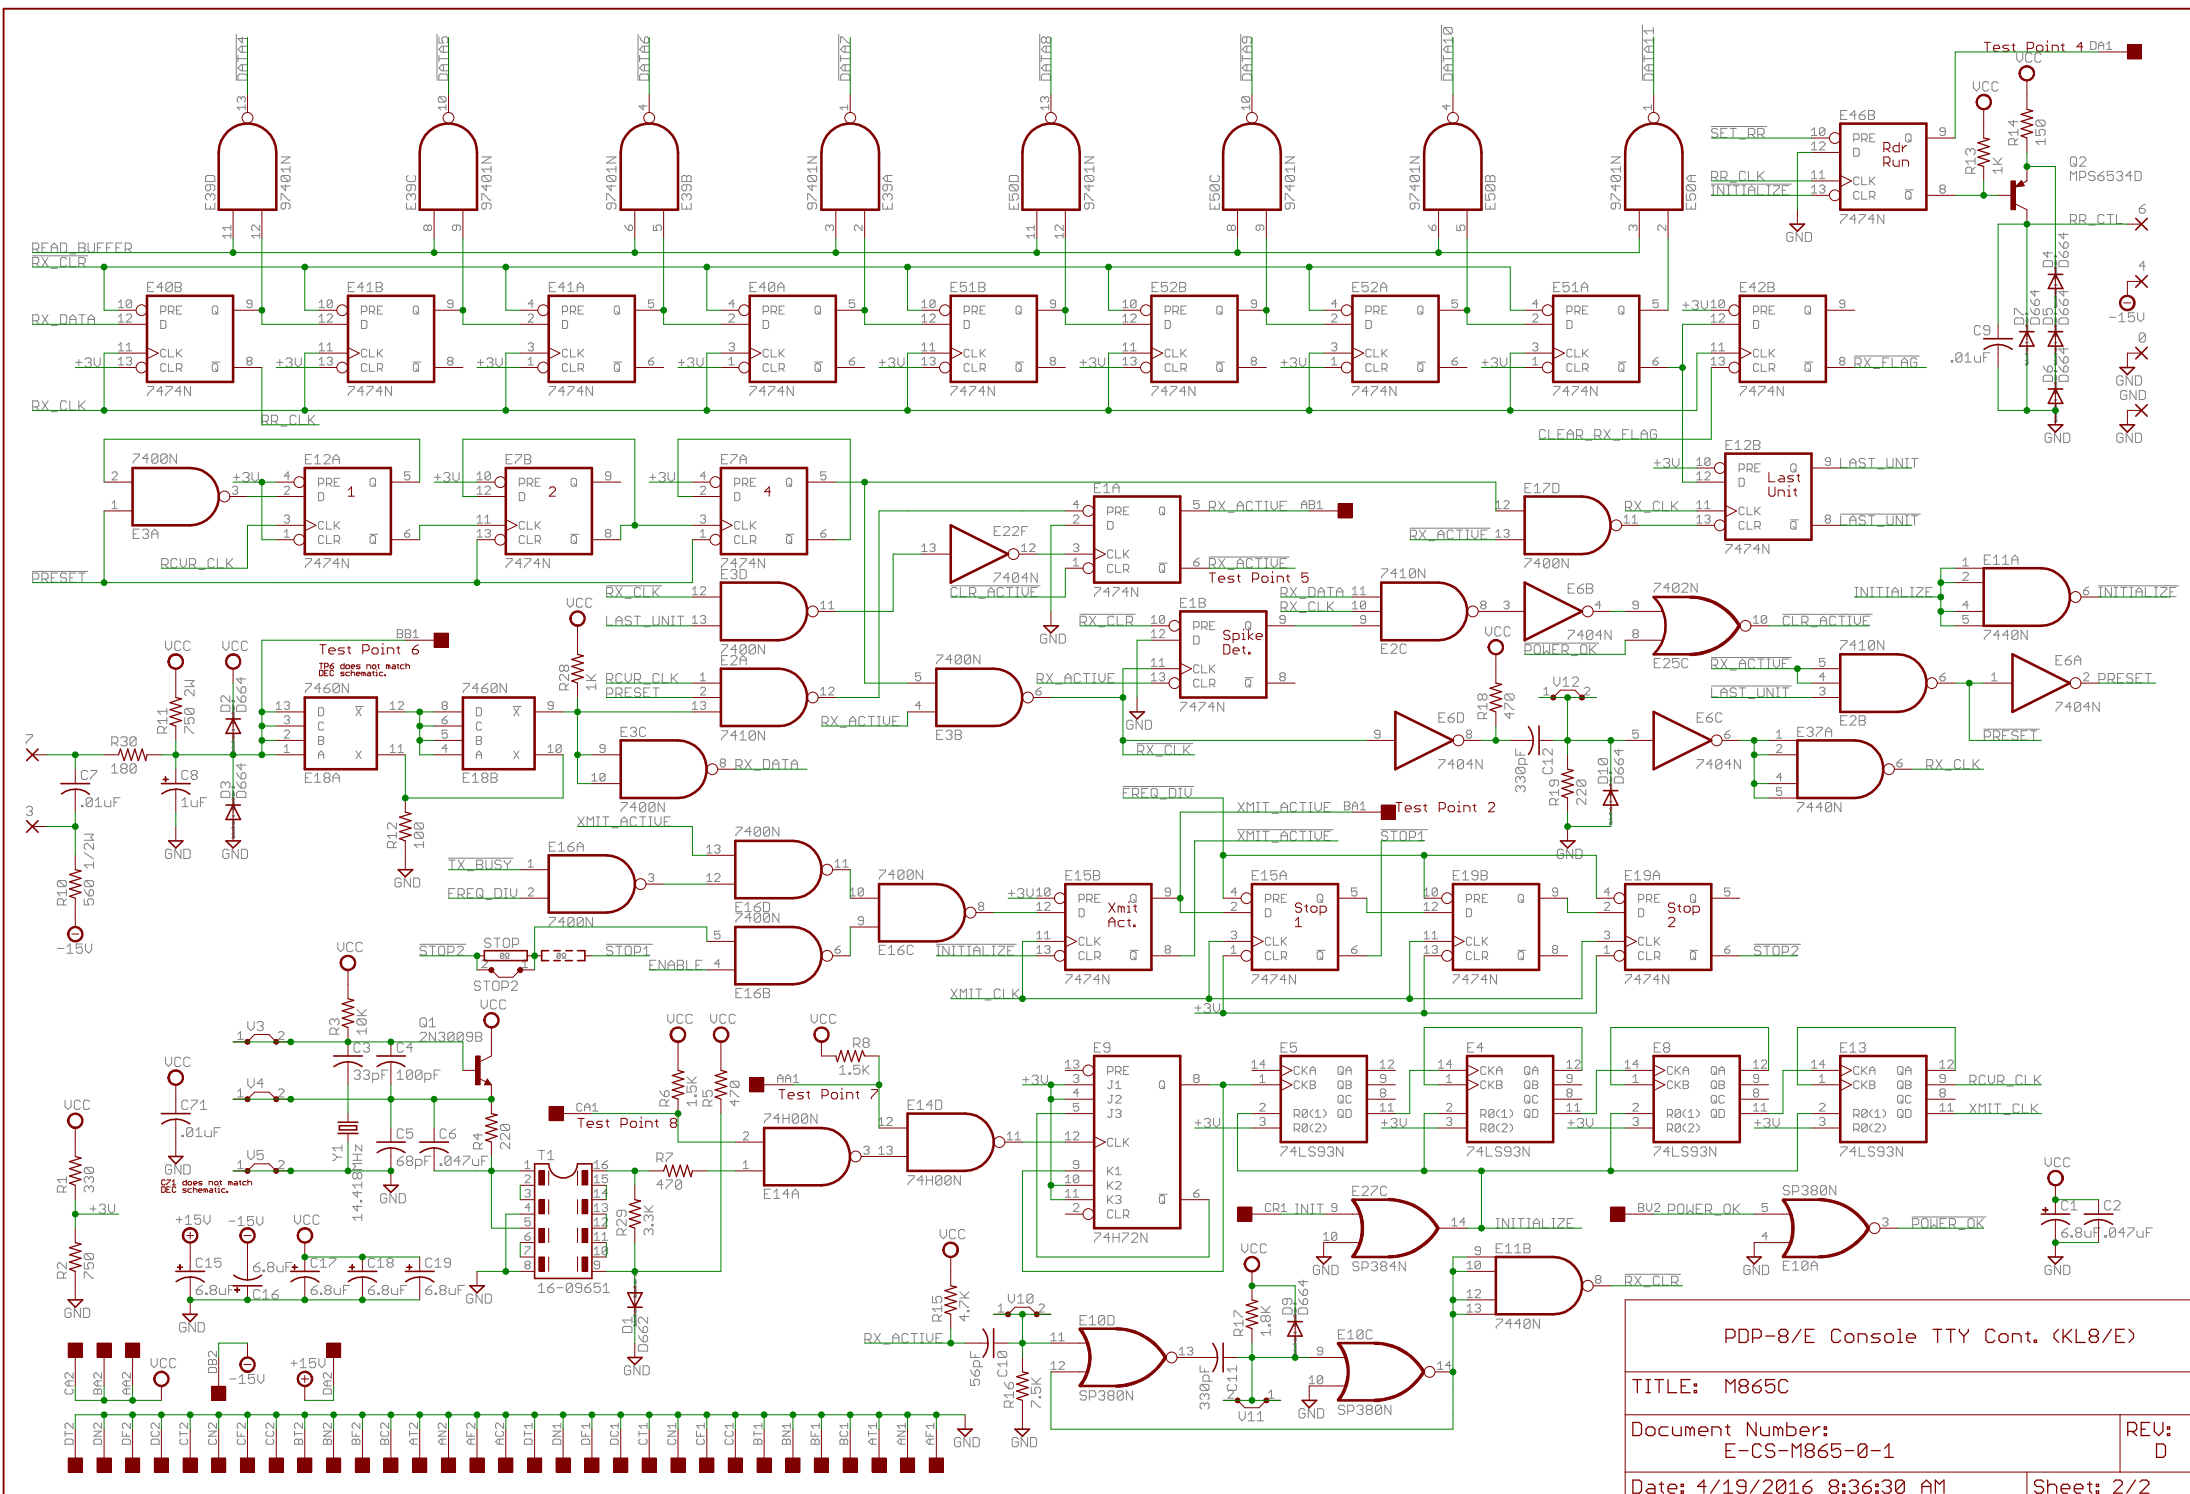

| | |
|-----------------------------------|------------|
| PDP-8/E Console TTY Cont. (KL8/E) | |
| TITLE: M865C | |
| Document Number: E-CS-M865-0-1 | REV: D |
| Date: 4/19/2016 8:36:30 AM | Sheet: 1/2 |

| | |
|-----------------------------------|------------|
| PDP-8/E Console TTY Cont. (KL8/E) | |
| TITLE: M865C | |
| Document Number: E-CS-M865-0-1 | REV: D |
| Date: 4/19/2016 8:36:30 AM | Sheet: 2/2 |