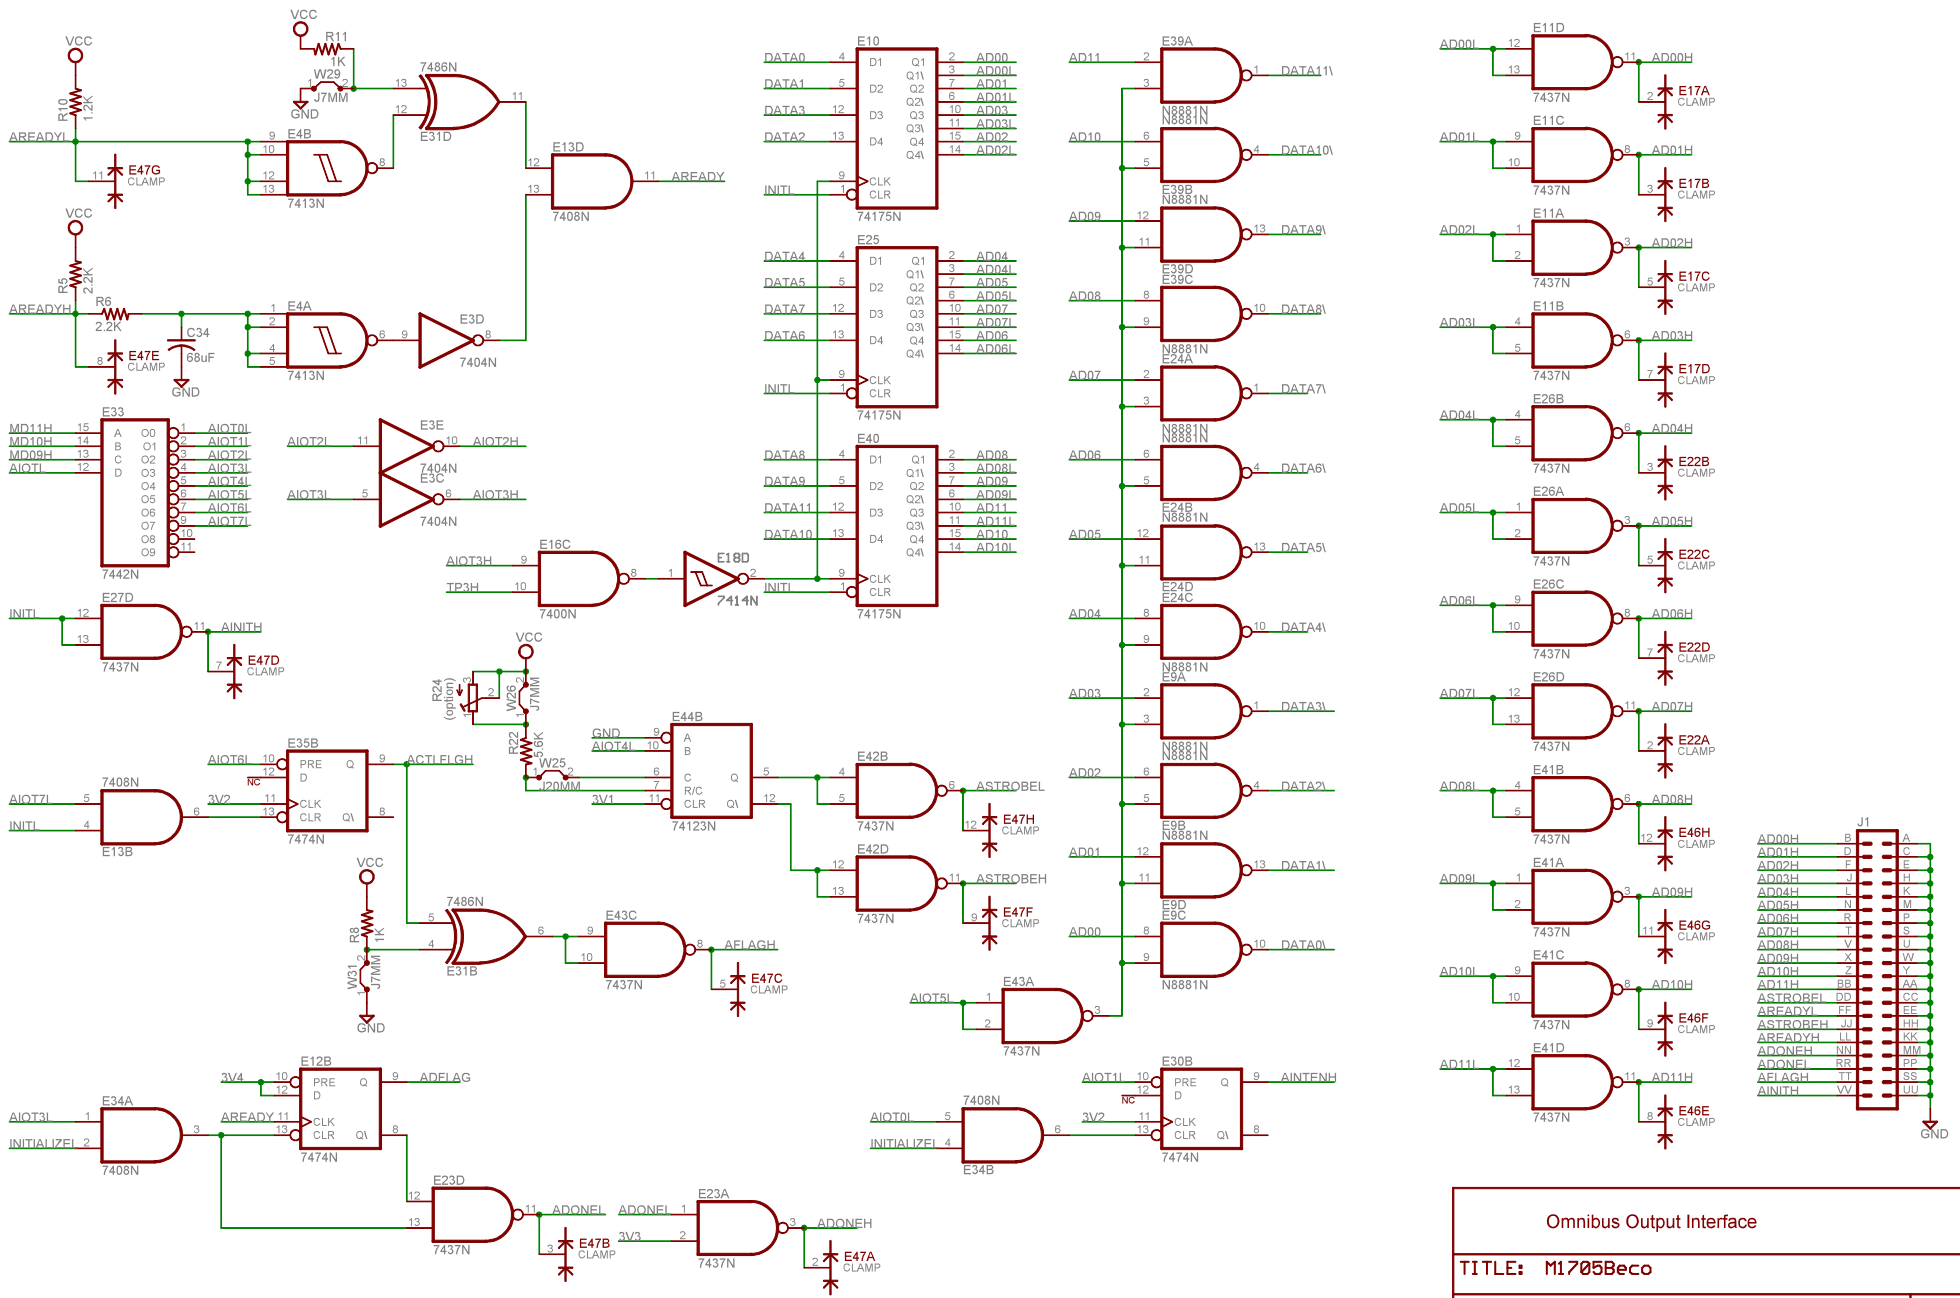

Omnibus Output Interface	
TITLE: M1705Beco	
Document Number: B-CS-M1705-0-1	REV:
Date: 12/14/2014 12:40:05a	Sheet: 1/3

### Omnibus Output Interface

TITLE: M1705Beco

Document Number:  
B-CS-M1705-0-1

REV:

Date: 12/14/2014 12: 40: 05a

Sheet: 2/3

Omnibus Output Interface

TITLE: M1705Beco