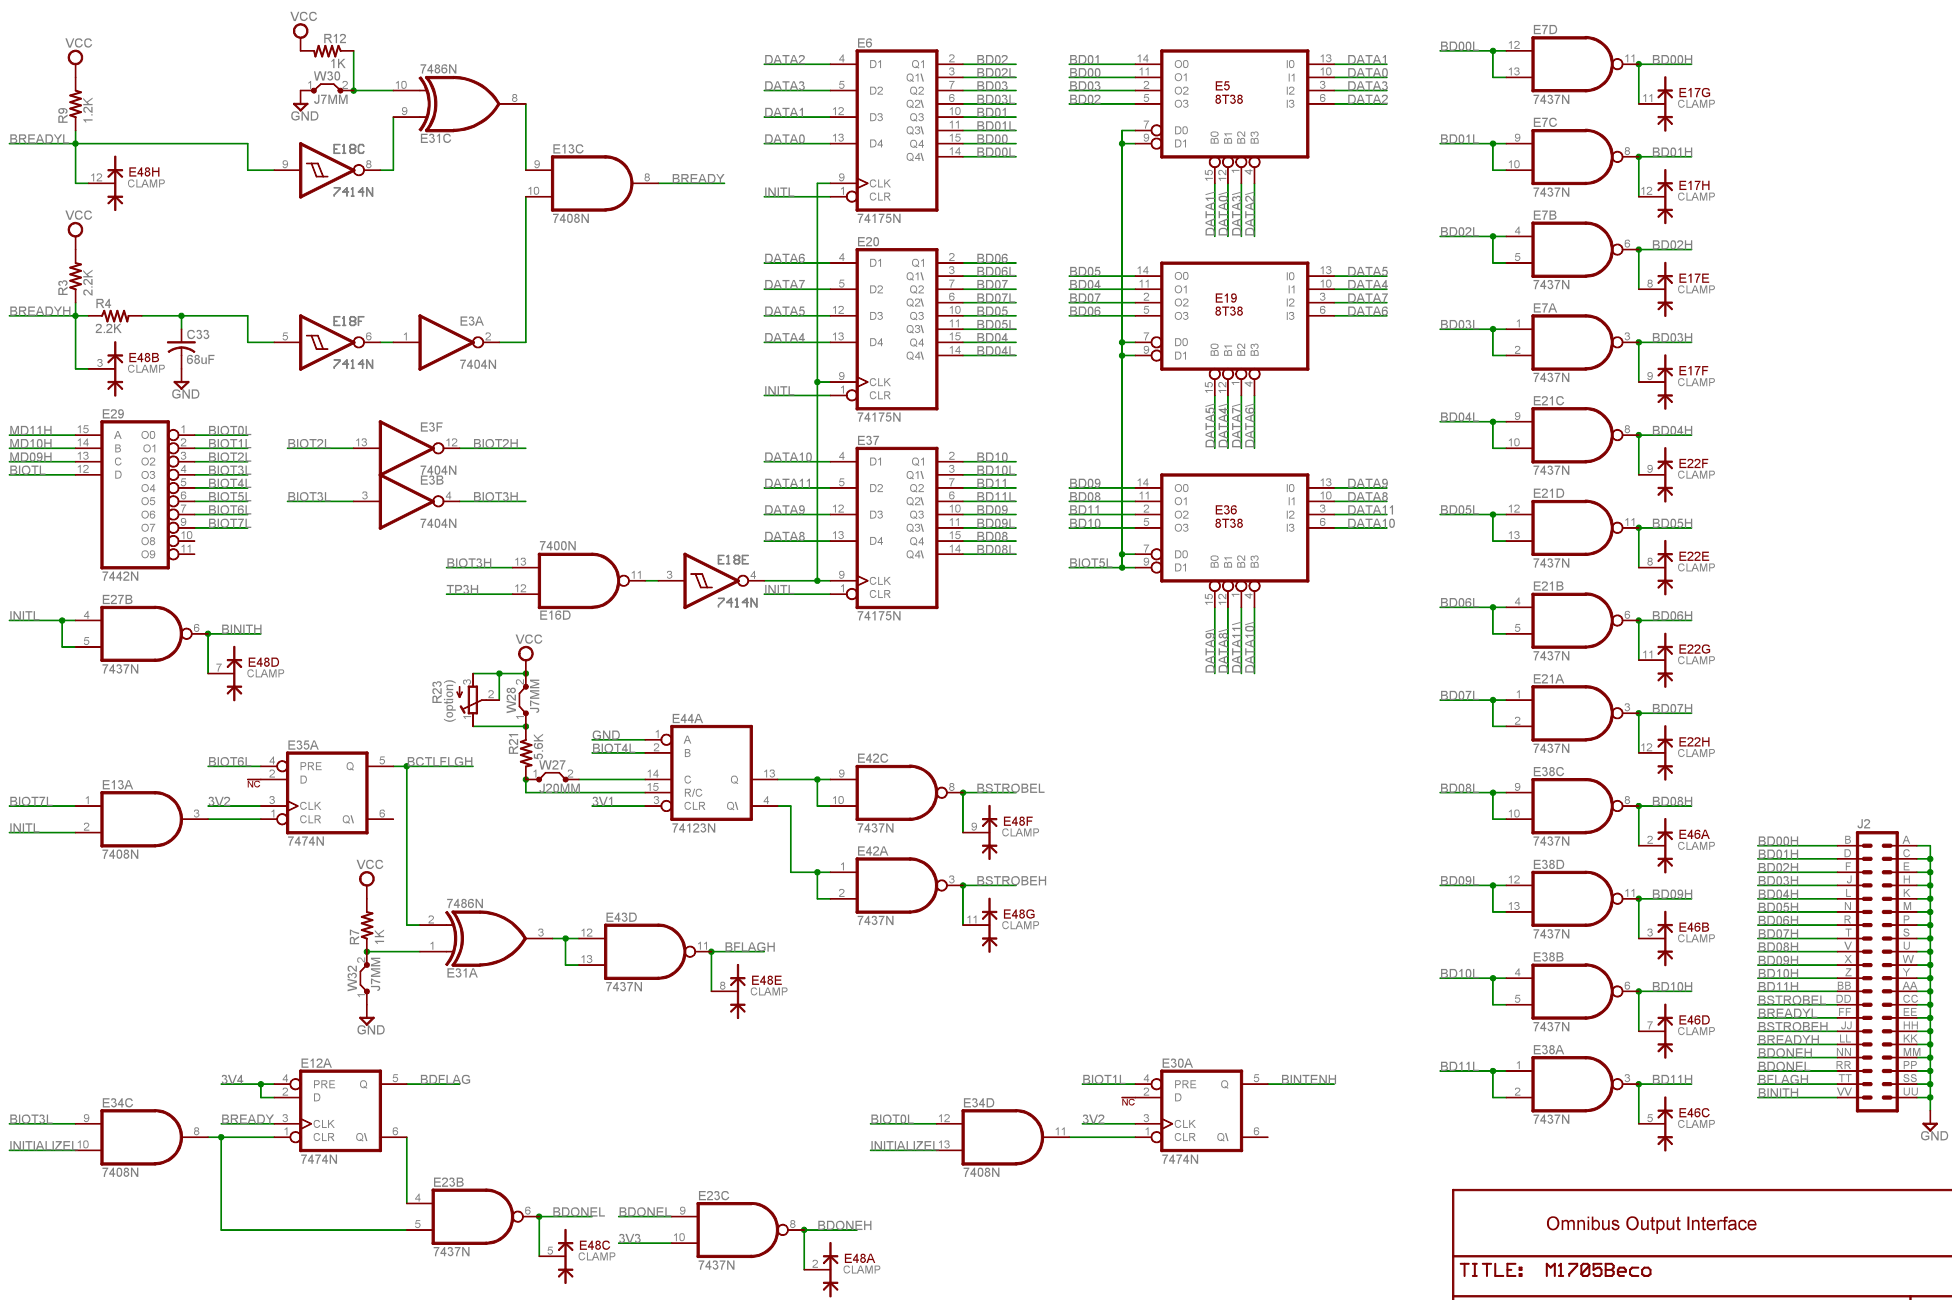

Omnibus Output Interface	
TITLE: M1705Beco	
Document Number: B-CS-M1705-0-1	REV:
Date: 12/14/2014 12:40:05a	Sheet: 1/3

### Omnibus Output Interface

TITLE: M1705Beco

Document Number:  
B-CS-M1705-0-1

REV:

Date: 12/14/2014 12: 40: 05a

Sheet: 2/3

Omnibus Output Interface

TITLE: M1705Beco