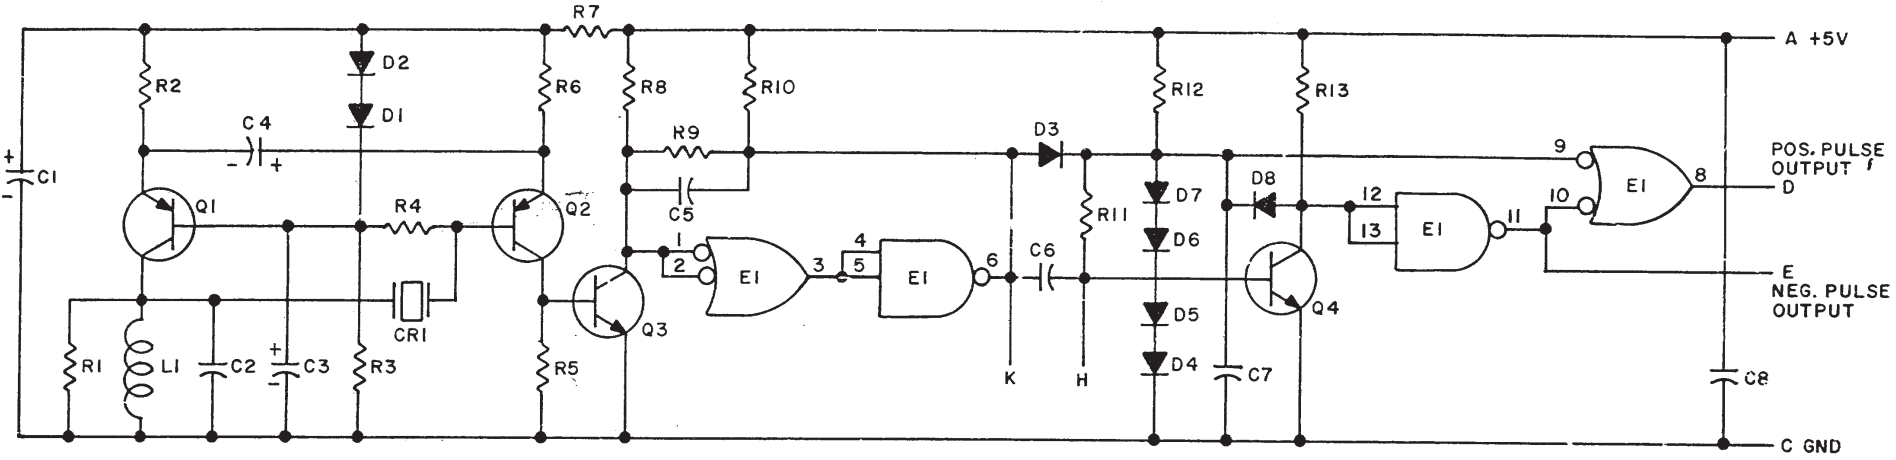

THIS SCHEMATIC IS FURNISHED ONLY FOR TEST AND MAINTENANCE PURPOSES. THE CIRCUITS ARE PROPRIETARY IN NATURE AND SHOULD BE TREATED ACCORDINGLY. COPYRIGHT 1968 BY DIGITAL EQUIPMENT CORPORATION

NOTES:

1. PIN 14 ON IC = +5V
2. PIN 7 ON IC = GND
3. FOR VALUES OF C2, L1, CRI SEE DWG. CHART A-00517-2

R11, R12	RES. 390 1/4W 5% CC	1300309
C6	CAP. 120 MMF 100V 5% D.M.	1000018
L1, C2, CRI	SEE NOTE 3	
E1	INTEGRATED CKT. DEC7400N	1905575
Q3, Q4	TRANSISTOR DEC4274	1505302
Q1, Q2	TRANSISTOR DEC4258	1505321
R7	RES. 100 1/4W 10% CC	1300231
R4	RES. 100K 1/4W 10% CC	1300534
R3, R8, R10, R13	RES. 1K 1/4W 5% CC	1300365
R2, R5, R6, R9	RES. 2.2K 1/4W 10% CC	1300418
R1	RES. 10K 1/4W 10% CC	1300481
D3, D8	DIODE D664	1100114
D1, D2, D4-D7	DIODE D662	1100113
C7, C8	CAP. .01MFD 100V 20% DISC	1001610
C5	CAP. 47 MMF 100V 5% D.M.	1000011
C1, C3, C4	CAP. 39 MFD 10V 10% S.TANT	1000076
PARTS LIST		A-PL-M405-0-0
REFERENCE DESIGNATION	DESCRIPTION	PART NO.