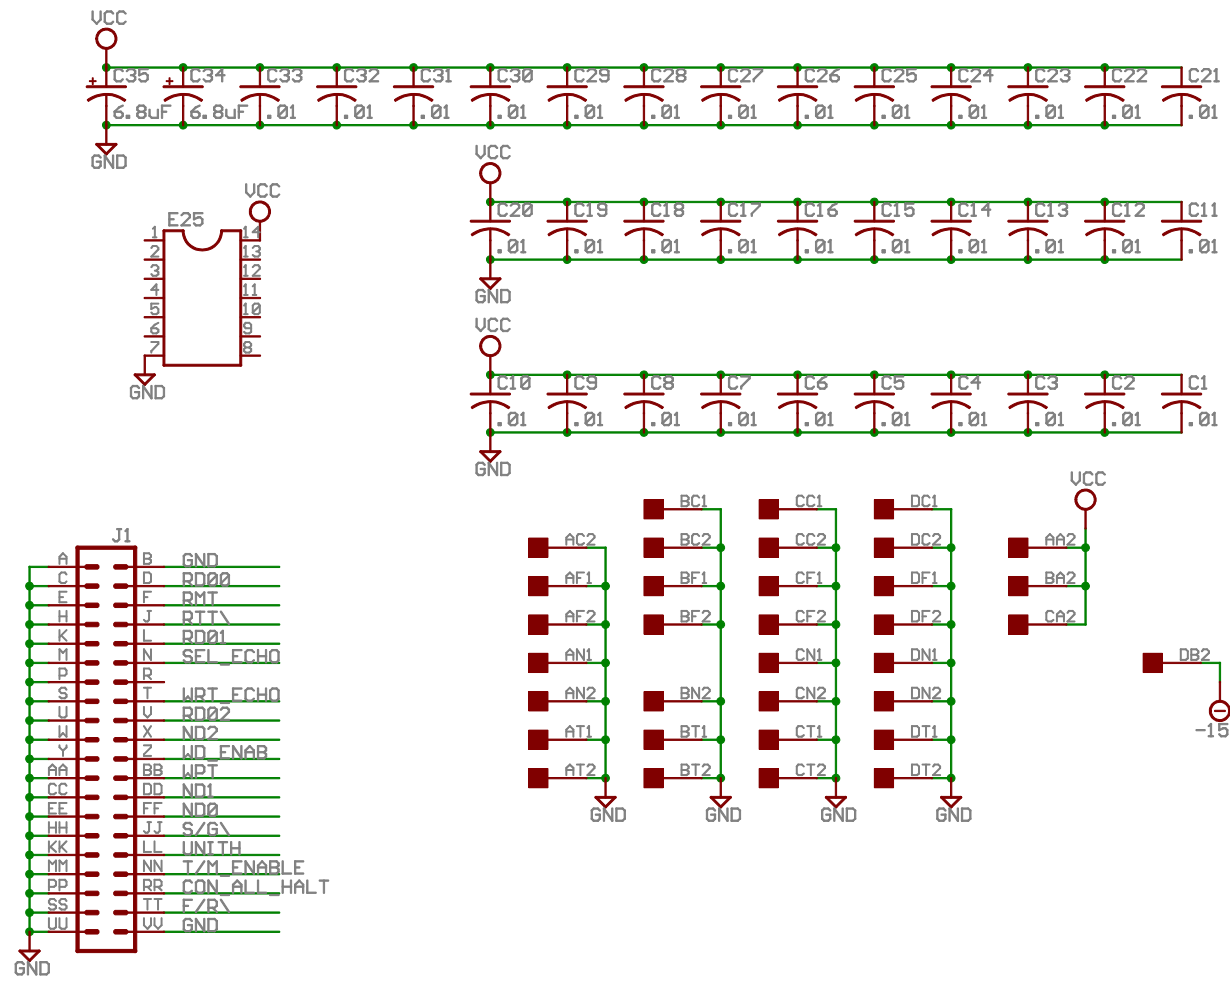

| | |
|-----------------------------------|------------|
| TD8E Simple DECTape Control | |
| TITLE: M868H | |
| Document Number: E-CS-M868-0-1 | REV: K |
| Date: 9/27/2014 10:24:08a | Sheet: 2/3 |

| | |
|-----------------------------------|------------|
| TD8E Simple DECtape Control | |
| TITLE: M868H | |
| Document Number: E-CS-M868-0-1 | REV: K |
| Date: 9/27/2014 10:24:08a | Sheet: 3/3 |