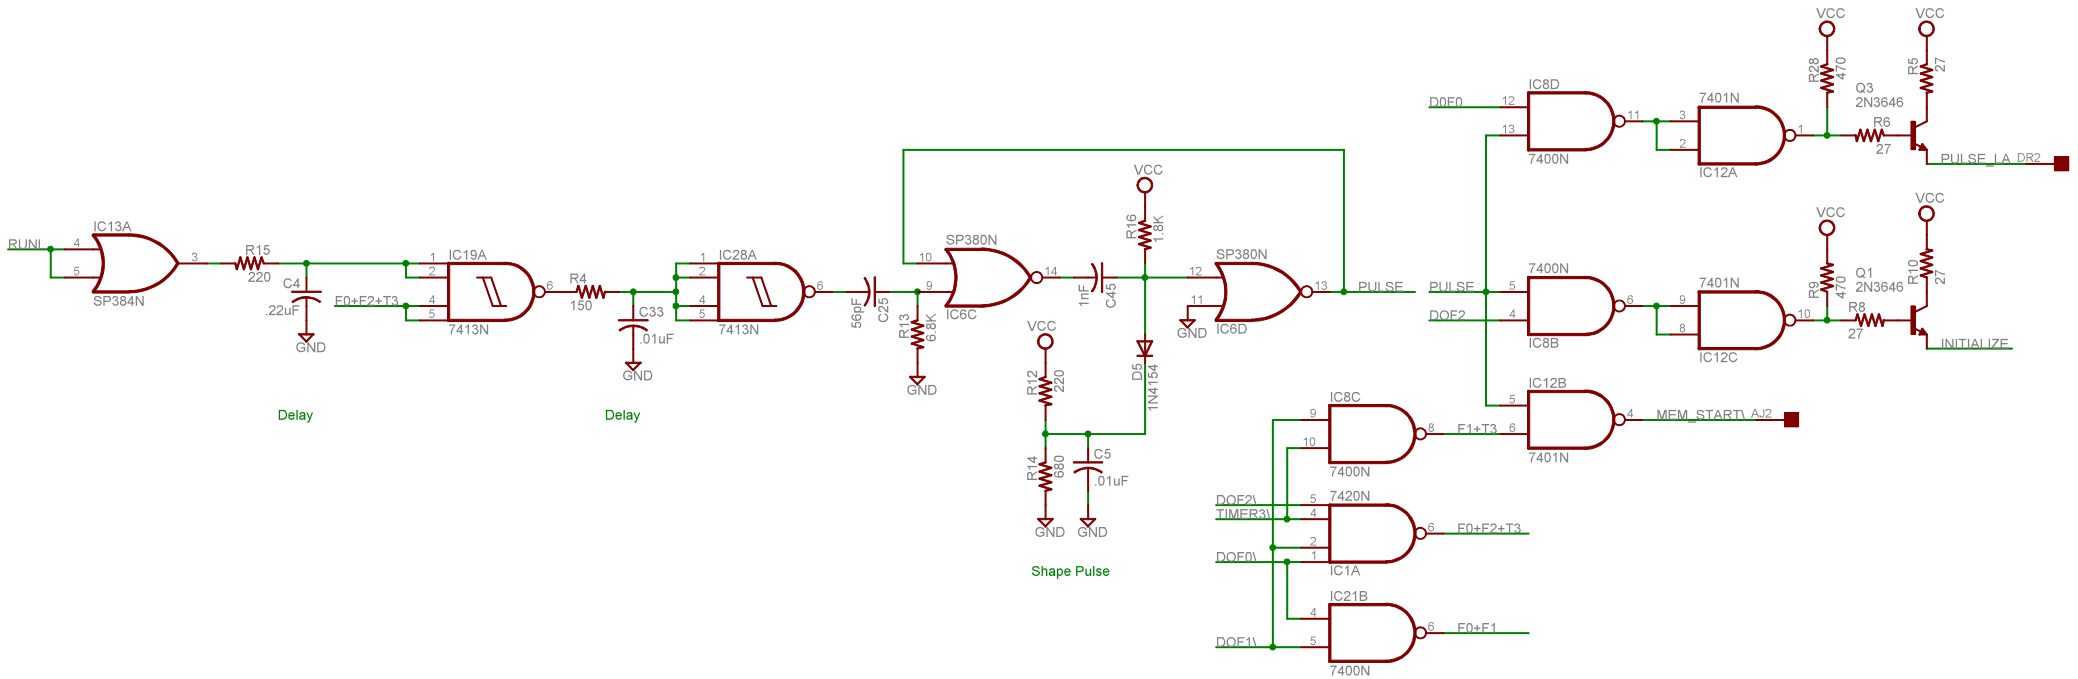

ROM to Data Bus

TP 34 PDP-8/E Autoloader	
TITLE: tp34	
Document Number:	REV:
Date: 12/22/2014 01:09:49a	Sheet: 1/3

Timers

Activate

Pulse Shaper

Active

Counter Clock

Omnibus Jumpers

TP 34 PDP-8/E Autoloader	
TITLE: tp34	
Document Number:	REV:
Date: 12/22/2014 01:09:49a	Sheet: 2/3

TP 34 PDP-8/E Autoloader	
TITLE: tp34	
Document Number:	REV:
Date: 12/22/2014 01:09:49a	Sheet: 3/3