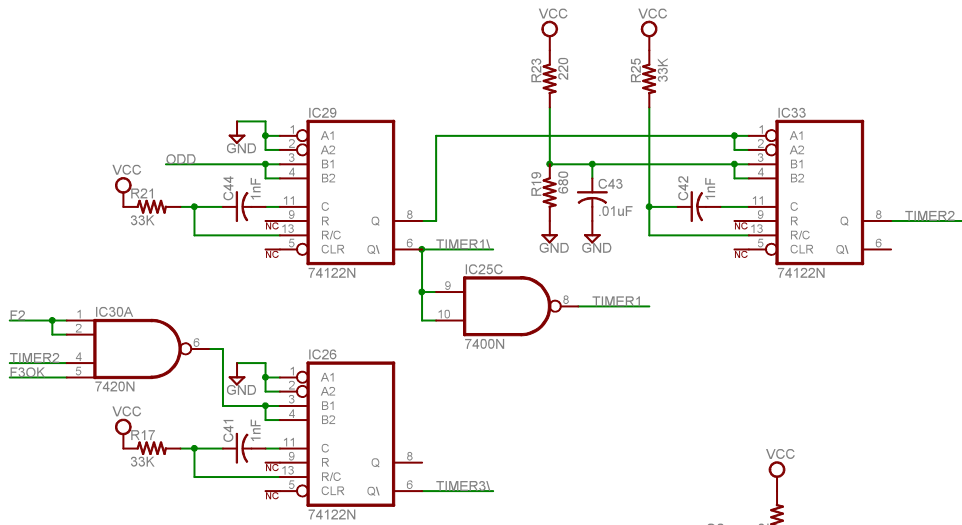

ROM to Data Bus

TP 34 PDP-8/E Autoloader	
TITLE: tp34	
Document Number:	REV:
Date: 12/22/2014 01:09:49a	Sheet: 1/3

Timers

Activate

Pulse Shaper

Active

Counter Clock

Omnibus Jumpers

TP 34 PDP-8/E Autoloader	
TITLE: tp34	
Document Number:	REV:
Date: 12/22/2014 01:09:49a	Sheet: 2/3

TP 34 PDP-8/E Autoloader	
TITLE: tp34	
Document Number:	REV:
Date: 12/22/2014 01:09:49a	Sheet: 3/3