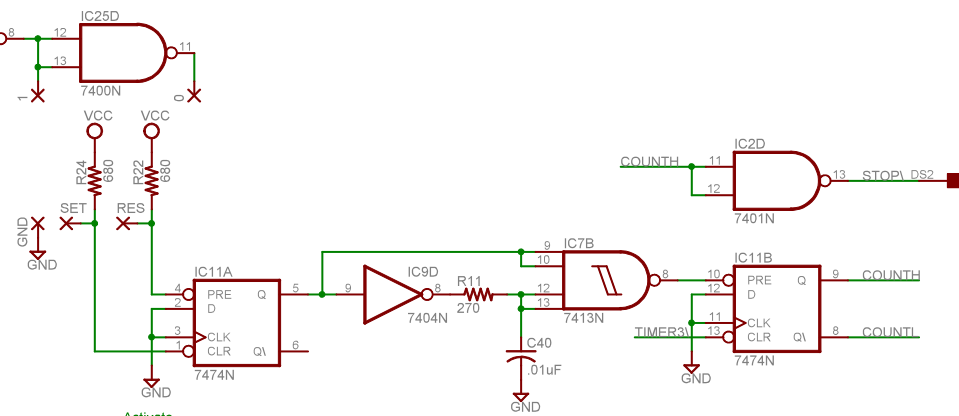

ROM to Data Bus

TP 34 PDP-8/E Autoloader	
TITLE: tp34	
Document Number:	REV:
Date: 12/22/2014 01:09:49a	Sheet: 1/3

Timers

Activate

Pulse Shaper

Active

Counter Clock

Omnibus Jumpers

TP 34 PDP-8/E Autoloader	
TITLE: tp34	
Document Number:	REV:
Date: 12/22/2014 01:09:49a	Sheet: 2/3

TP 34 PDP-8/E Autoloader	
TITLE: tp34	
Document Number:	REV:
Date: 12/22/2014 01:09:49a	Sheet: 3/3