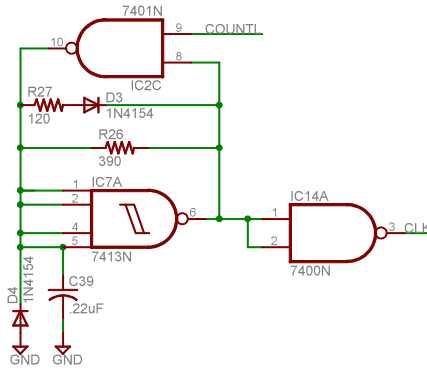

ROM to Data Bus

TP 34 PDP-8/E Autoloader	
TITLE: tp34	
Document Number:	REV:
Date: 12/22/2014 01:09:49a	Sheet: 1/3

Timers

Activate

Pulse Shaper

Active

Counter Clock

Omnibus Jumpers

TP 34 PDP-8/E Autoloader	
TITLE: tp34	
Document Number:	REV:
Date: 12/22/2014 01:09:49a	Sheet: 2/3

TP 34 PDP-8/E Autoloader	
TITLE: tp34	
Document Number:	REV:
Date: 12/22/2014 01:09:49a	Sheet: 3/3