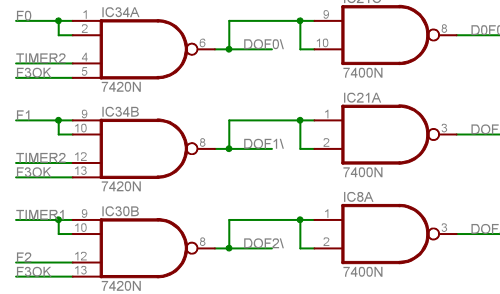

ROM to Data Bus

TP 34 PDP-8/E Autoloader	
TITLE: tp34	
Document Number:	REV:
Date: 12/22/2014 01:09:49a	Sheet: 1/3

Timers

Activate

Pulse Shaper

Active

Counter Clock

Omnibus Jumpers

TP 34 PDP-8/E Autoloader	
TITLE: tp34	
Document Number:	REV:
Date: 12/22/2014 01:09:49a	Sheet: 2/3

TP 34 PDP-8/E Autoloader	
TITLE: tp34	
Document Number:	REV:
Date: 12/22/2014 01:09:49a	Sheet: 3/3