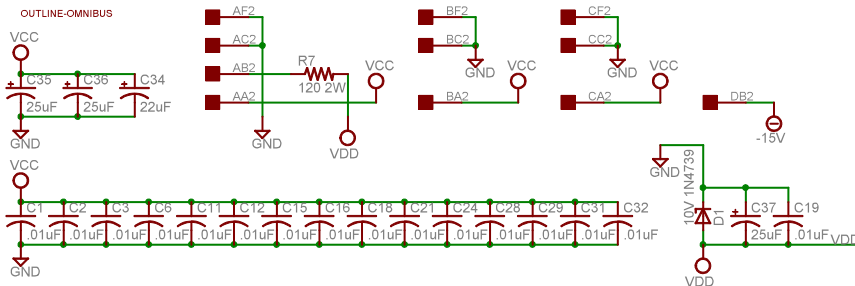

ROM to Data Bus

TP 34 PDP-8/E Autoloader	
TITLE: tp34	
Document Number:	REV:
Date: 12/22/2014 01:09:49a	Sheet: 1/3

Timers

Activate

Pulse Shaper

Active

Counter Clock

Omnibus Jumpers