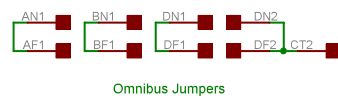

ROM to Data Bus

TP 34 PDP-8/E Autoloader	
TITLE: tp34	
Document Number:	REV:
Date: 12/22/2014 01:09:49a	Sheet: 1/3

Timers

Activate

Pulse Shaper

Active

Counter Clock

Omnibus Jumpers