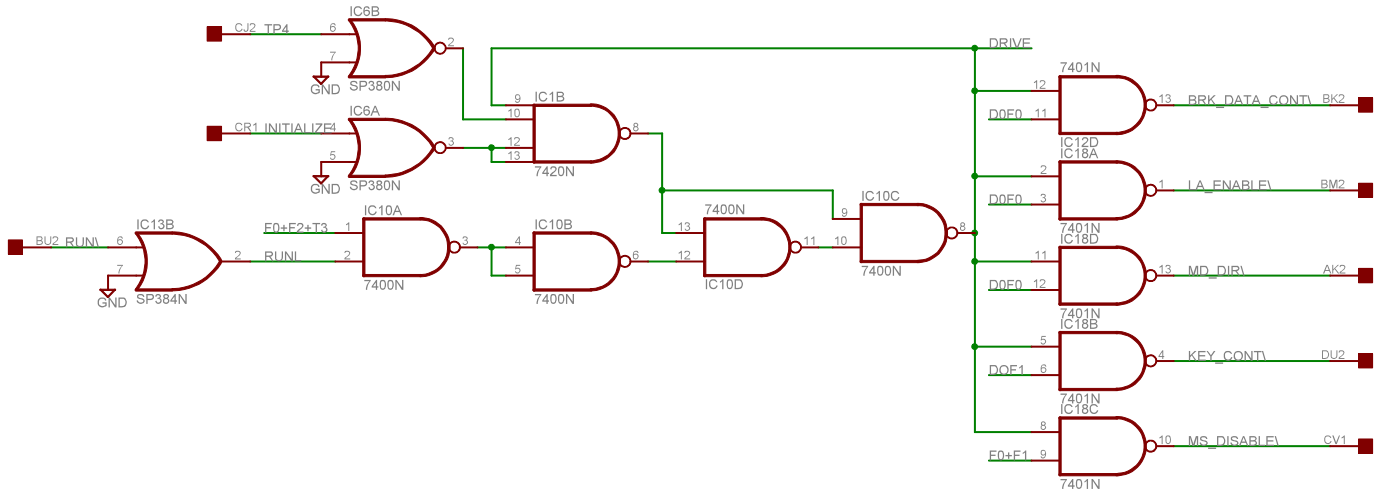

ROM to Data Bus

TP 34 PDP-8/E Autoloader	
TITLE: tp34	
Document Number:	REV:
Date: 12/22/2014 01:09:49a	Sheet: 1/3

Timers

Activate

Pulse Shaper

Active

Counter Clock

Omnibus Jumpers

TP 34 PDP-8/E Autoloader	
TITLE: tp34	
Document Number:	REV:
Date: 12/22/2014 01:09:49a	Sheet: 2/3

TP 34 PDP-8/E Autoloader	
TITLE: tp34	
Document Number:	REV:
Date: 12/22/2014 01:09:49a	Sheet: 3/3