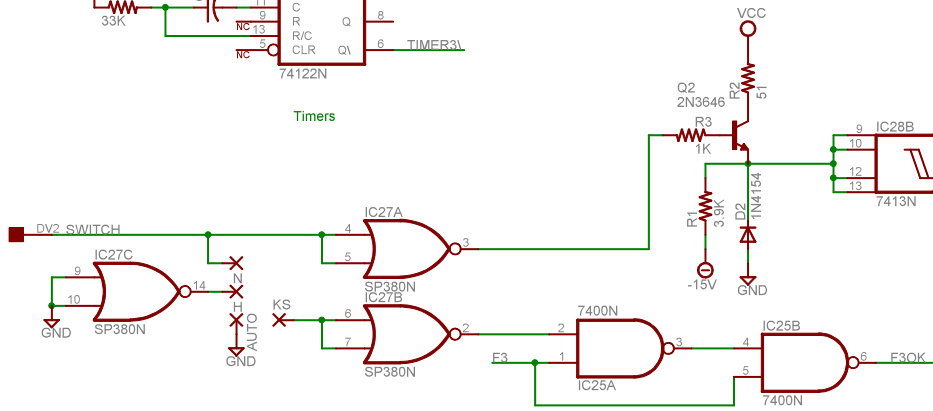

ROM to Data Bus

TP 34 PDP-8/E Autoloader	
TITLE: tp34	
Document Number:	REV:
Date: 12/22/2014 01:09:49a	Sheet: 1/3

Timers

Activate

Pulse Shaper

Active

Counter Clock

Omnibus Jumpers

TP 34 PDP-8/E Autoloader	
TITLE: tp34	
Document Number:	REV:
Date: 12/22/2014 01:09:49a	Sheet: 2/3

TP 34 PDP-8/E Autoloader	
TITLE: tp34	
Document Number:	REV:
Date: 12/22/2014 01:09:49a	Sheet: 3/3