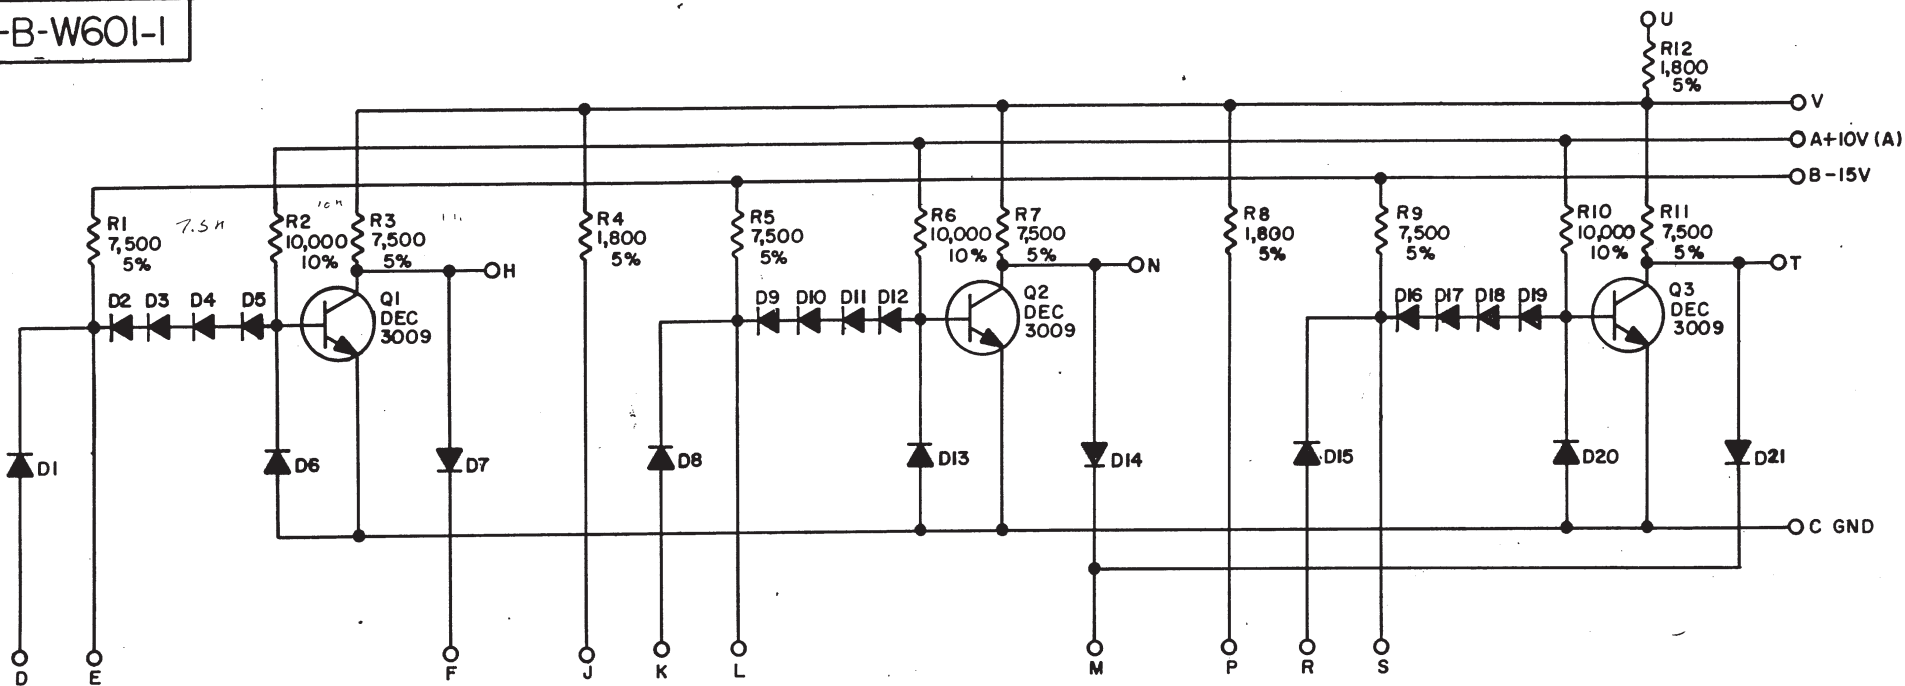

CS-B-W60I-I

UNLESS OTHERWISE INDICATED:
DIODES ARE D-664

	4280-1	ECO. NO.	DRAFTS. AN A. OUELLETTE DATE 7-31-64	CHECKER <i>M. [Signature]</i> DATE 8-4-64	 EQUIPMENT CORPORATION MAYNARD, MASSACHUSETTS	CODE	DWG. NO.	REV.
		44	ENGR.	ENGINEER <i>B. [Signature]</i> DATE 3-4-64		PRODUCTION	CS	B-W60I
					TITLE	POSITIVE LEVEL AMPLIFIER W60I		