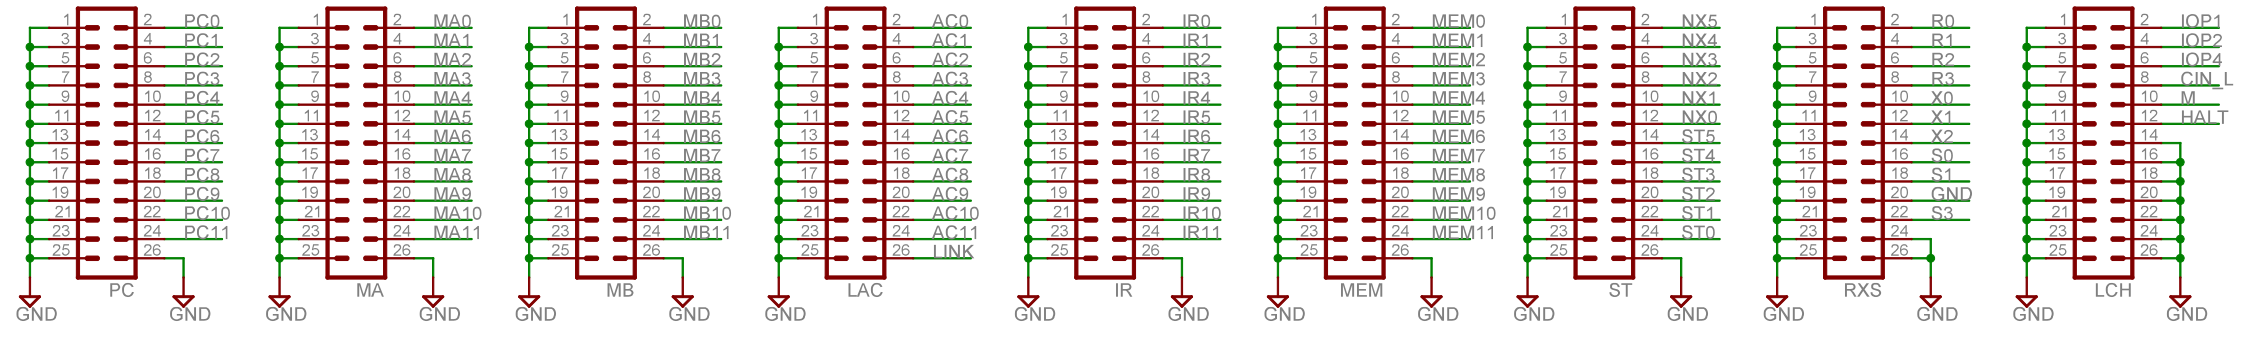

CPU Logic
Brian Wheeler

TITLE: c421

Document Number: _____ REV: _____

Date: 4/25/2011 03:06:29p Sheet: 1/2

Connectors, Supply, etc.	
TITLE: c421	
Document Number:	REV:
Date: 4/25/2011 03:06:29p	Sheet: 2/2