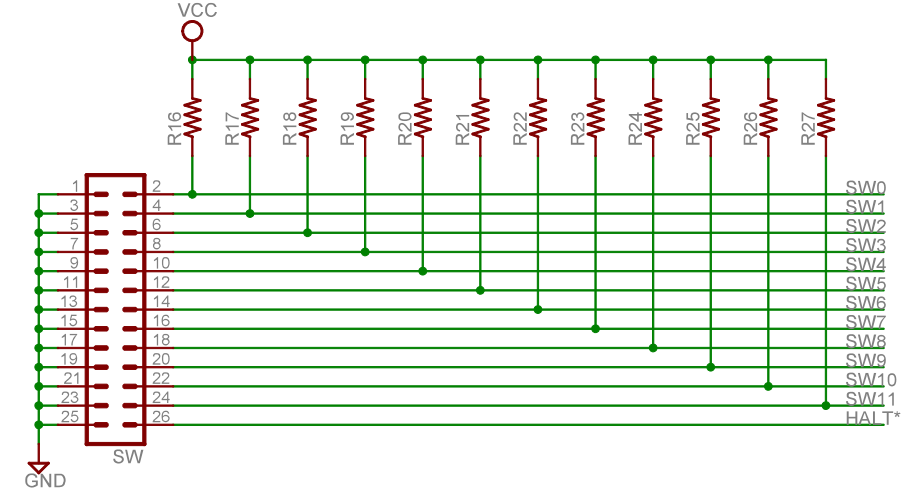

CPU Logic
Brian Wheeler

TITLE: c421

Document Number: _____ REV: _____

Date: 4/25/2011 03:06:29p Sheet: 1/2

Connectors, Supply, etc.	
TITLE: c421	
Document Number:	REV:
Date: 4/25/2011 03:06:29p	Sheet: 2/2