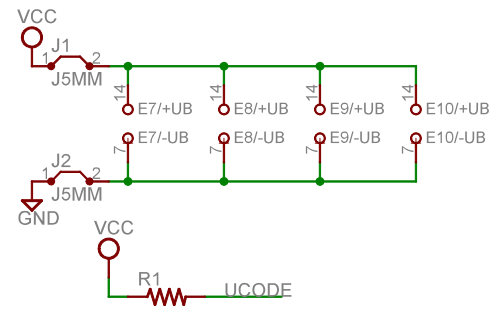

CPU Logic
Brian Wheeler

TITLE: c421

Document Number: _____ REV: _____

Date: 4/25/2011 03:06:29p Sheet: 1/2

Connectors, Supply, etc.	
TITLE: c421	
Document Number:	REV:
Date: 4/25/2011 03:06:29p	Sheet: 2/2