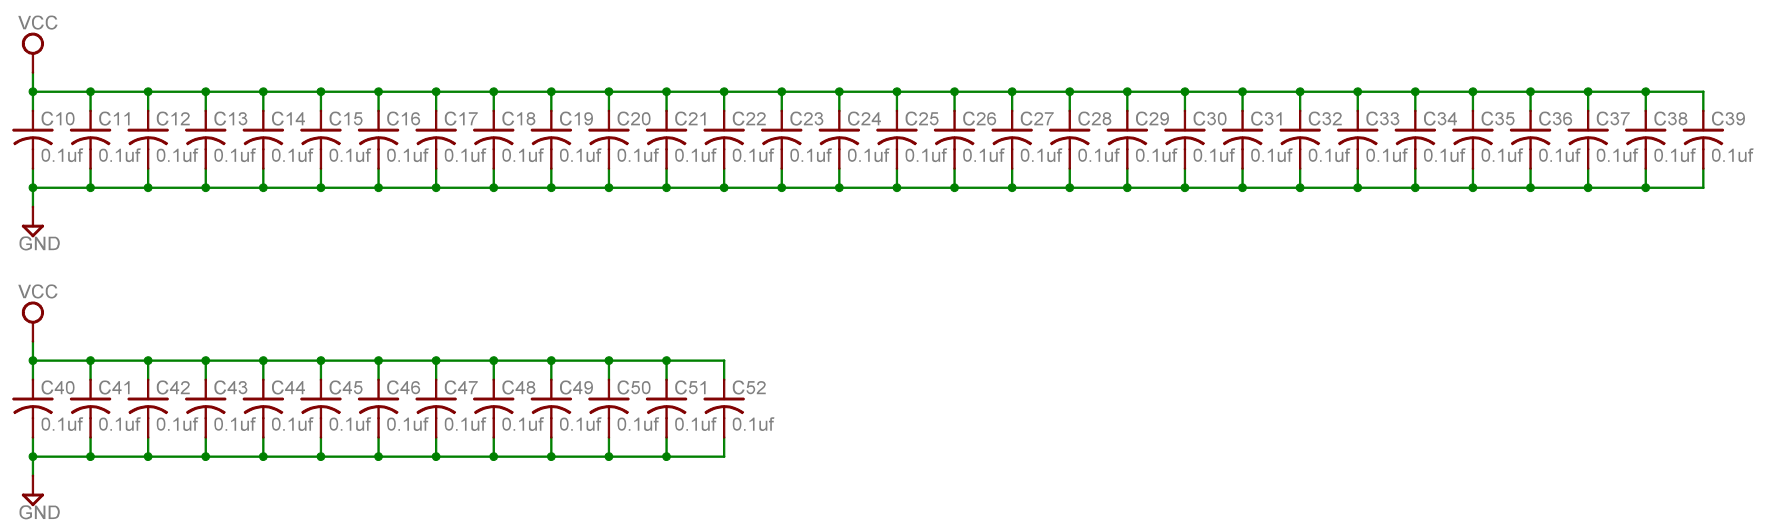

CPU Logic
Brian Wheeler

TITLE: c421

Document Number: _____ REV: _____

Date: 4/25/2011 03:06:29p Sheet: 1/2

Connectors, Supply, etc.	
TITLE: c421	
Document Number:	REV:
Date: 4/25/2011 03:06:29p	Sheet: 2/2