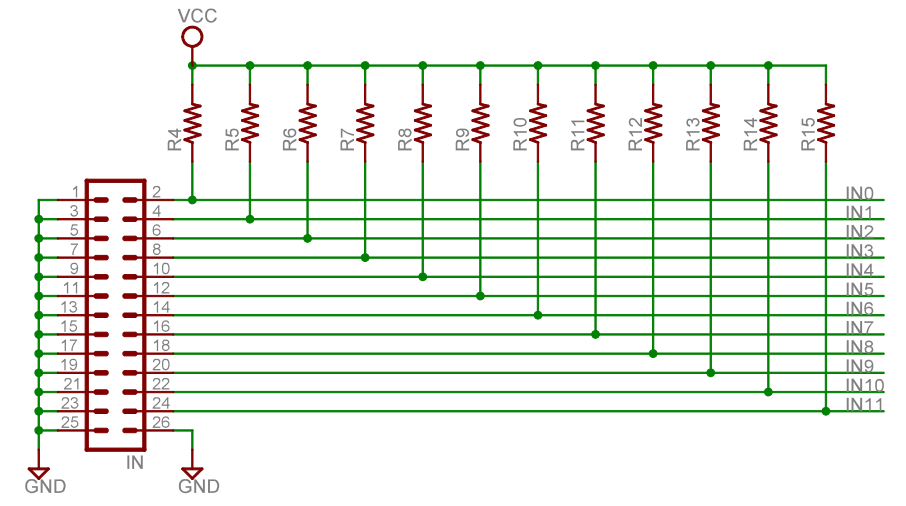

CPU Logic
Brian Wheeler

TITLE: c421

Document Number: _____ REV: _____

Date: 4/25/2011 03:06:29p Sheet: 1/2

Connectors, Supply, etc.	
TITLE: c421	
Document Number:	REV:
Date: 4/25/2011 03:06:29p	Sheet: 2/2