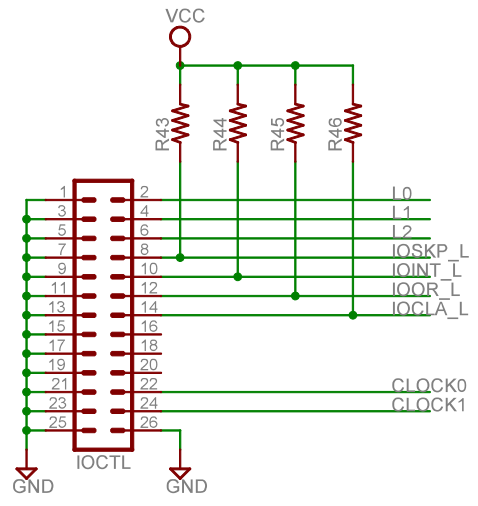

CPU Logic
Brian Wheeler

TITLE: c421

Document Number: _____ REV: _____

Date: 4/25/2011 03:06:29p Sheet: 1/2

Connectors, Supply, etc.	
TITLE: c421	
Document Number:	REV:
Date: 4/25/2011 03:06:29p	Sheet: 2/2