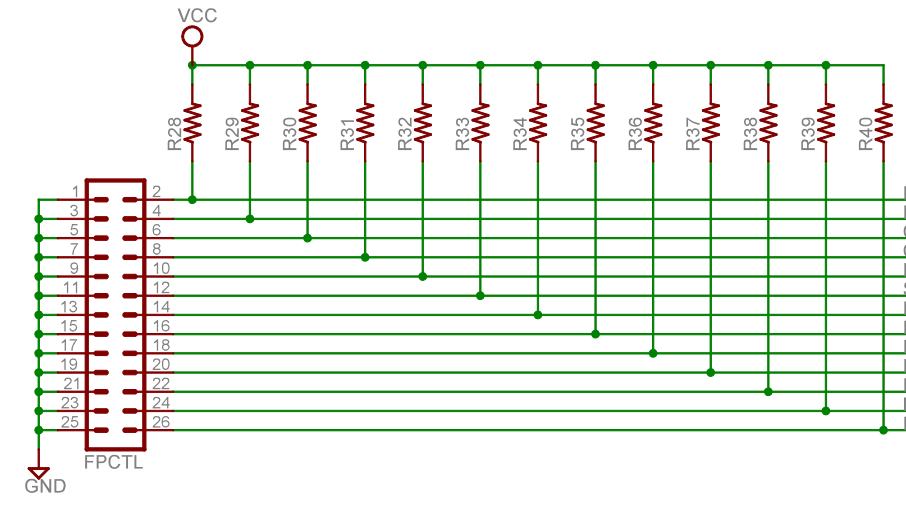

CPU Logic
Brian Wheeler

TITLE: c421

Document Number: _____ REV: _____

Date: 4/25/2011 03:06:29p Sheet: 1/2

Connectors, Supply, etc.	
TITLE: c421	
Document Number:	REV:
Date: 4/25/2011 03:06:29p	Sheet: 2/2