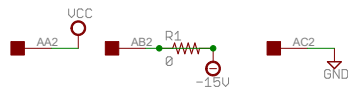

OUTLINE=DOUBLE

10 Bit D-A Converter A607

TITLE: A607X	
Document Number: D-CS-A607-0-1	REV: B/C
Date: 2/20/2016 10:25:12 AM	Sheet: 1/1