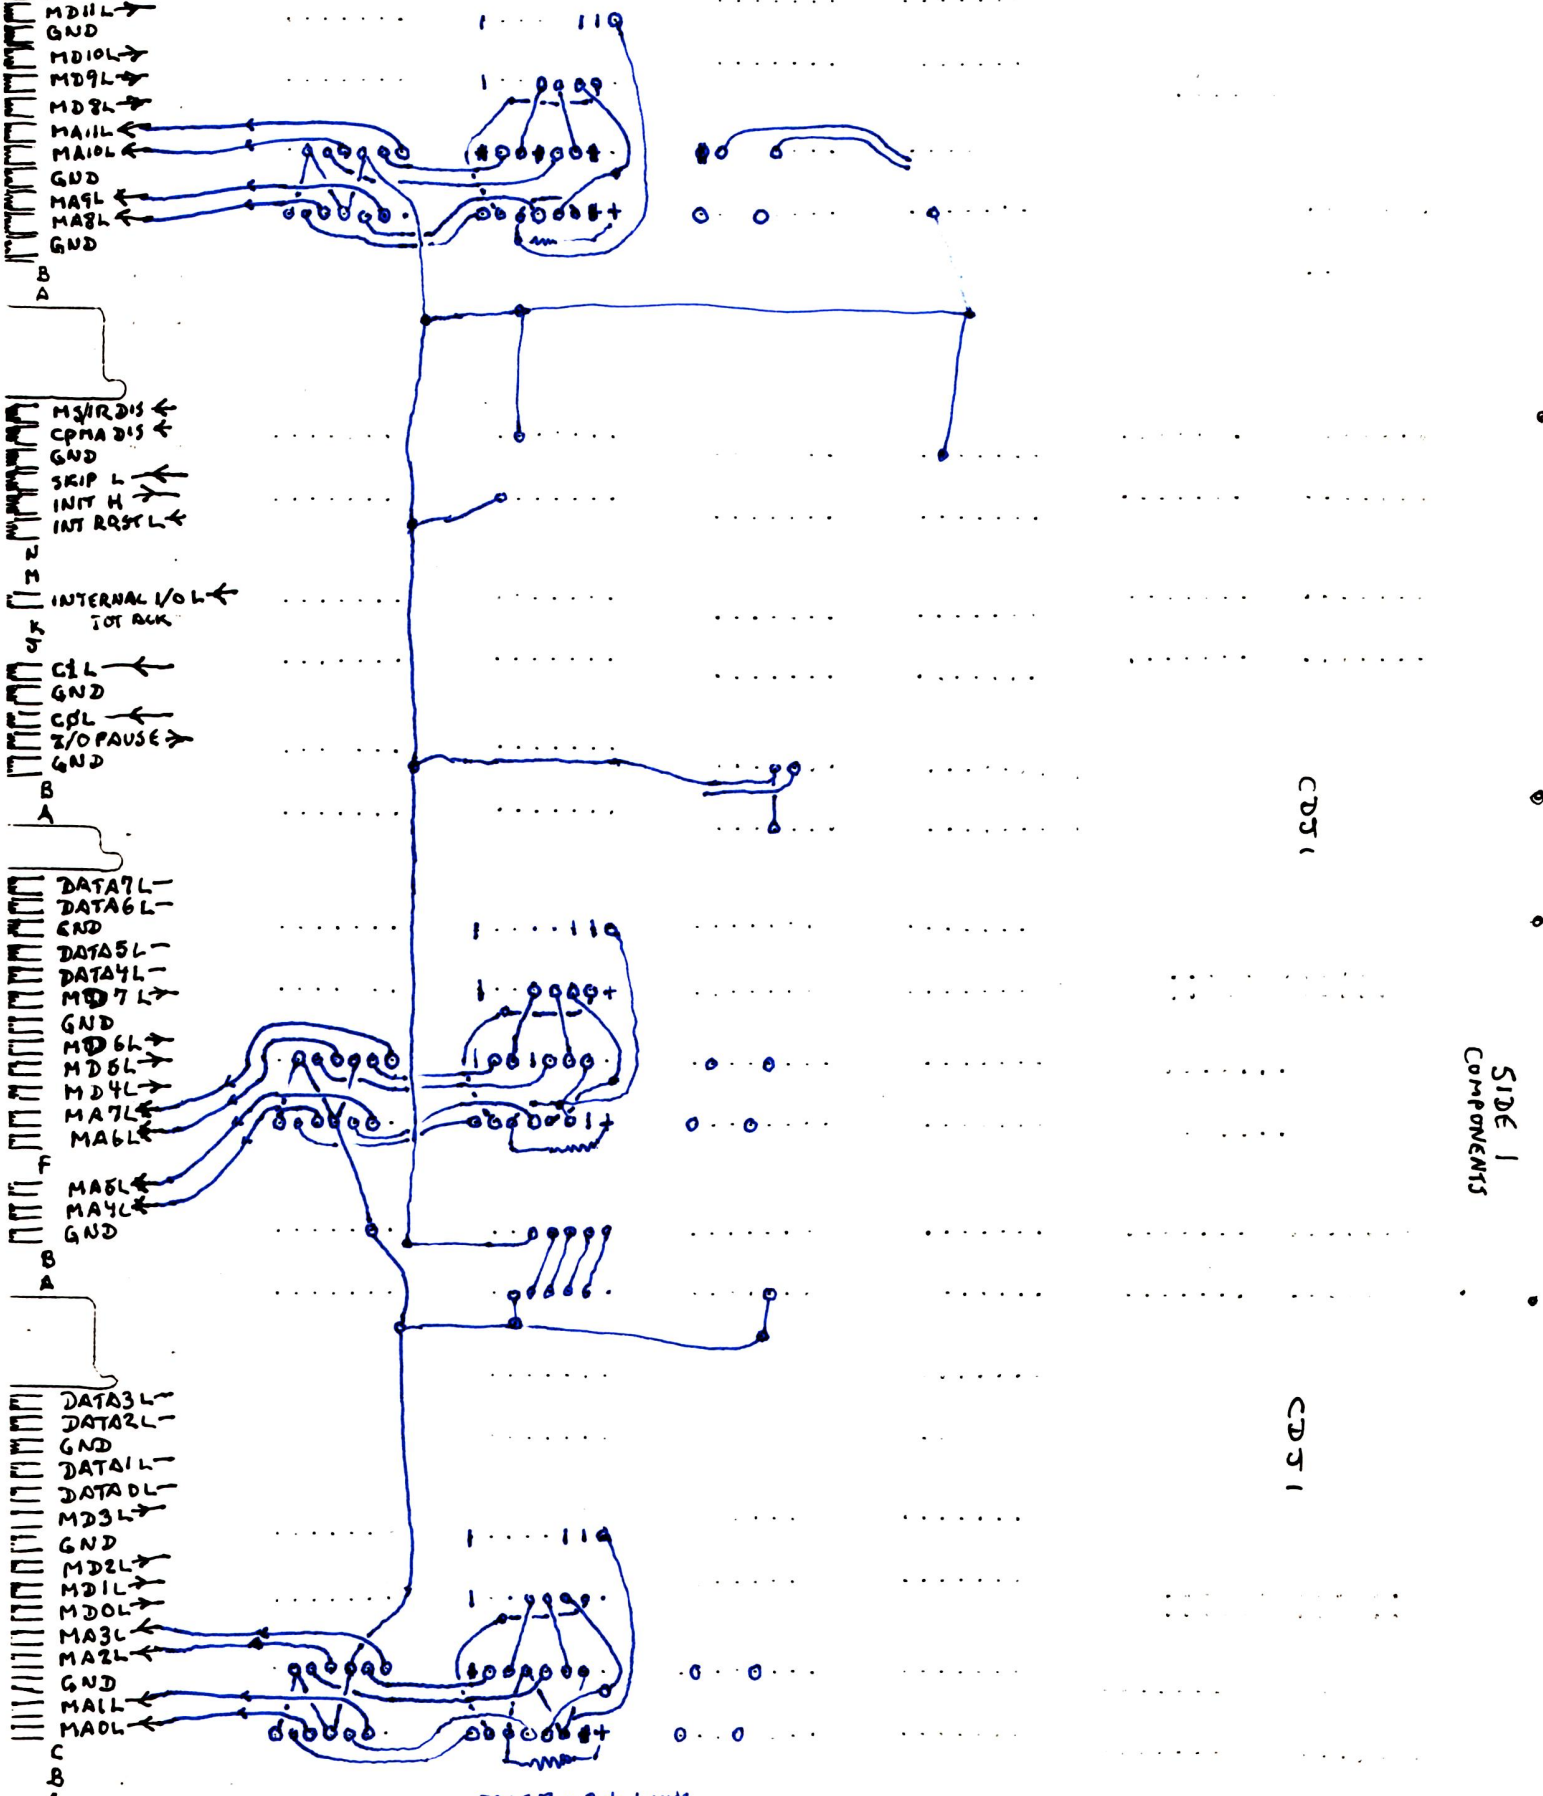

CD52

8881 = 34/7401

- DATA11L →
- DATA10L →
- GND
- DATA9L →
- DATA8L →
- MD11L →
- GND
- MD10L →
- MD9L →
- MD8L →
- MA11L ←
- MA10L ←
- GND
- MA9L ←
- MA8L ←
- GND

- MS/RDIS ←
- CPMA DIS ←
- GND
- SKIP L ←
- INIT H ←
- INT RST L ←

- INTERNAL V/O L ←
- TOT RCK

- CIL ←
- GND
- CPL ←
- Z/O PAUSE →
- GND

- DATA7L →
- DATA6L →
- GND
- DATA5L →
- DATA4L →
- MD7L →
- GND
- MD6L →
- MD5L →
- MD4L →
- MA7L ←
- MA6L ←

- MA5L ←
- MA4L ←
- GND

- DATA3L →
- DATA2L →
- GND
- DATA1L →
- DATA0L →
- MD3L →
- GND
- MD2L →
- MD1L →
- MD0L →
- MA3L ←
- MA2L ←
- GND
- MA1L ←
- MA0L ←

79157 = 2 to 1 MUX

CD51

CD51

SIDE 1 COMPONENTS

SP380

COMPUTER OPERATIONS INC C 10450 01

- INTERNAL VOL ←
- TOT RCK

- CDL ←
- GND
- CDL ←
- Z/O PAUSE →
- GND

- DATA7L ←
- DATA6L ←
- GND
- DATA5L ←
- DATA4L ←
- MD7L ←
- GND
- MD6L ←
- MD5L ←
- MD4L ←
- MA7L ←
- MA6L ←

- MA5L ←
- MA4L ←
- GND

- DATA3L ←
- DATA2L ←
- GND
- DATA1L ←
- DATA0L ←
- MD3L ←
- GND
- MD2L ←
- MD1L ←
- MD0L ←
- MA3L ←
- MA2L ←
- GND
- MA1L ←
- MA0L ←