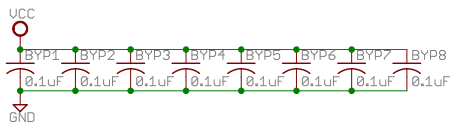

OUTLINE-01NIBUS

PDP-8/E Compatible I/O Breadboard

TITLE: 104-de-8

Document Number:
Douglas Electronics

REV:

Date: 11/23/2018 6:10:41 PM

Sheet: 1/2

PDP-8/E Compatible I/O Breadboard