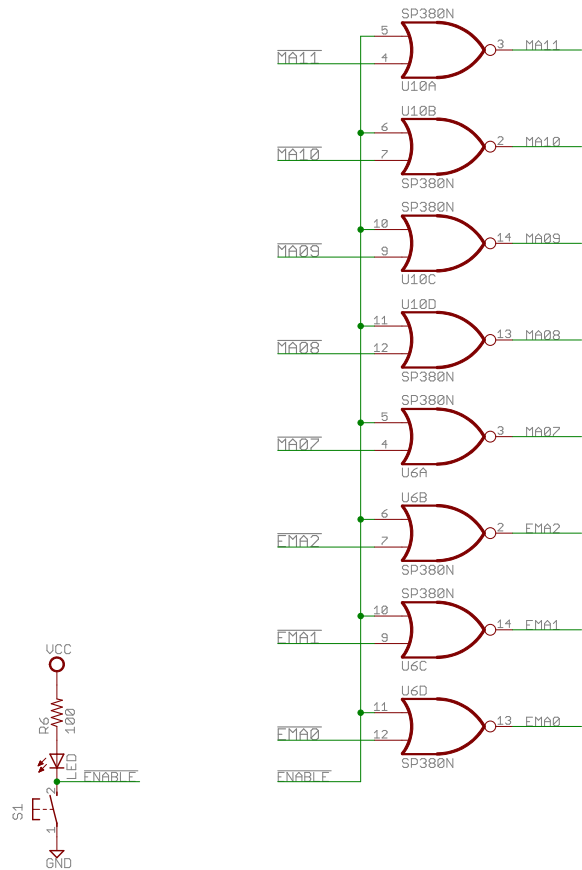

OUTLINE-01NIBUS

PDP-8/E Compatible I/O Breadboard

TITLE: 104-de-8

Document Number:
Douglas Electronics

REV:

Date: 11/23/2018 6:10:41 PM

Sheet: 1/2

PDP-8/E Compatible I/O Breadboard

TITLE: 104-de-8

Document Number:
Douglas Electronics

REV:

Date: 11/23/2018 6:10:41 PM

Sheet: 2/2