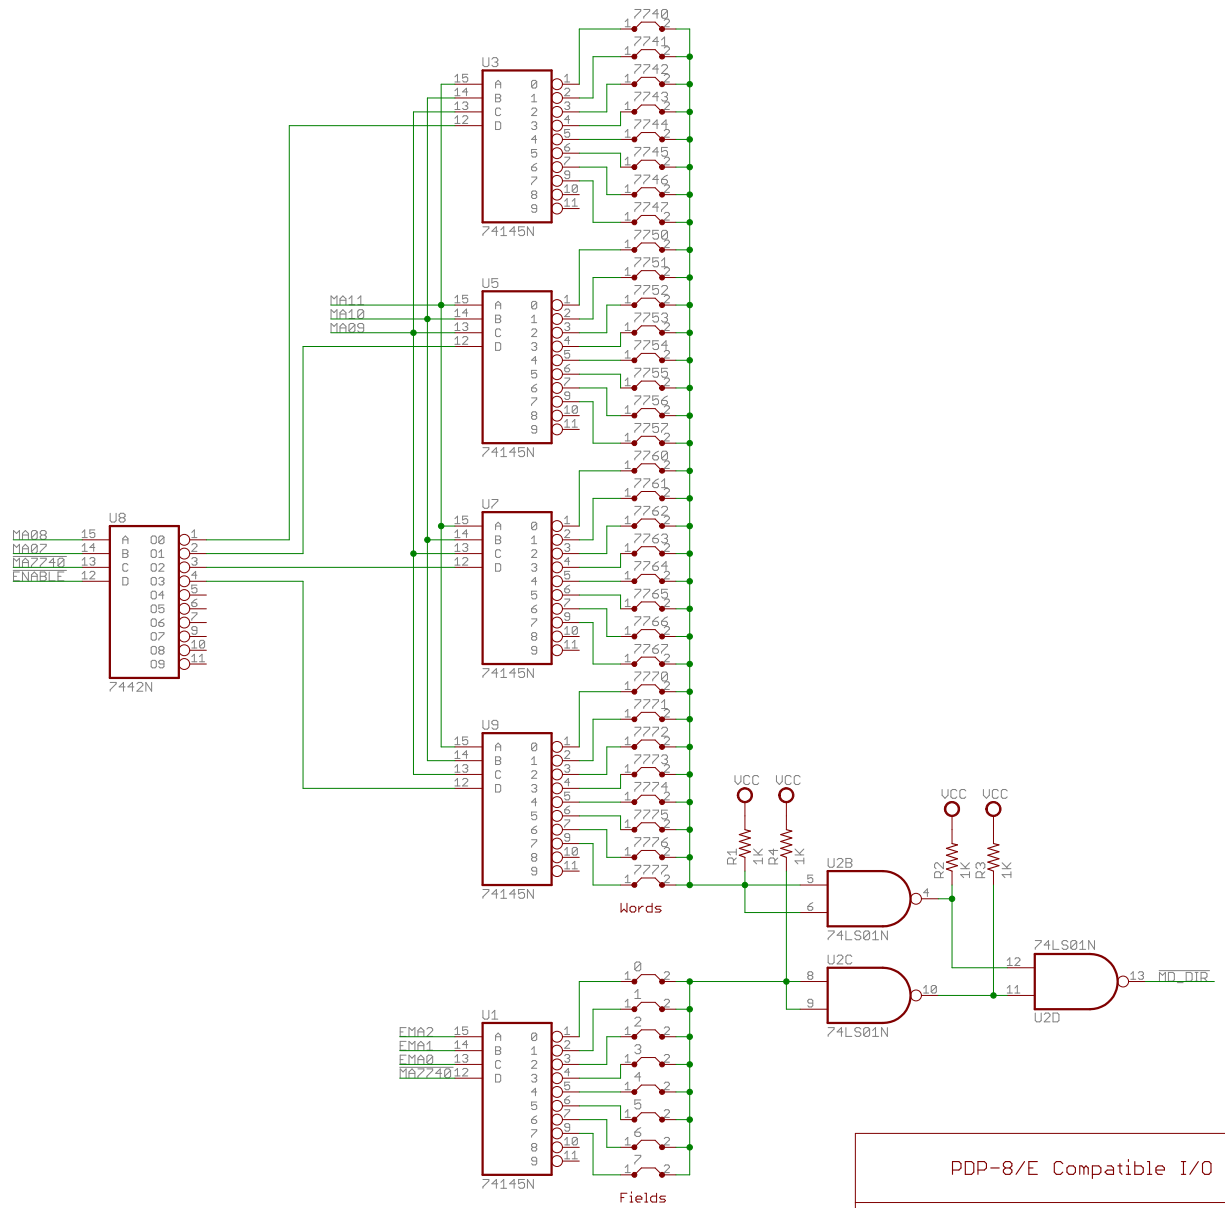

OUTLINE-01NIBUS

PDP-8/E Compatible I/O Breadboard

TITLE: 104-de-8

Document Number:
Douglas Electronics

REV:

Date: 11/23/2018 6:10:41 PM

Sheet: 1/2

PDP-8/E Compatible I/O Breadboard

TITLE: 104-de-8

Document Number:
Douglas Electronics

REV:

Date: 11/23/2018 6:10:41 PM

Sheet: 2/2