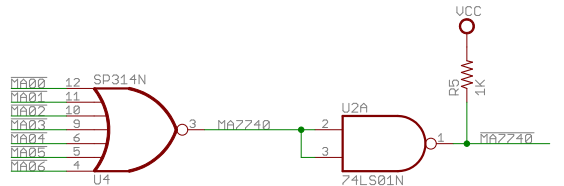

OUTLINE-01NIBUS

PDP-8/E Compatible I/O Breadboard

TITLE: 104-de-8

Document Number:
Douglas Electronics

REV:

Date: 11/23/2018 6:10:41 PM

Sheet: 1/2

PDP-8/E Compatible I/O Breadboard