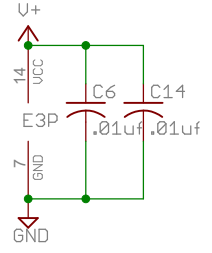

1N645 crosses to NTE 10670 is 1N3653.  
 1N4004 crosses to NTE 11771 LM709 available from Mouser.  
 1N3606 crosses to NTE1777 also crosses to NTE909.  
 1N4151 crosses to NTE1777 NTE909 also available from Mouser.

Looks like LM709 replaced by LM301.  
 LM301 available at JameCo.  
 MM1008 is 2N3444?  
 2N3444 and 2N3503 cross to NTE128.  
 MPS6534 is 2N4403?

OUTLINE-SINGLE

Manchester Reader/Writer G888	
TITLE: G888X	
Document Number: B-CS-G888-0-1	REV: B
Date: 2/20/2016 10:25:23 AM	Sheet: 1/1