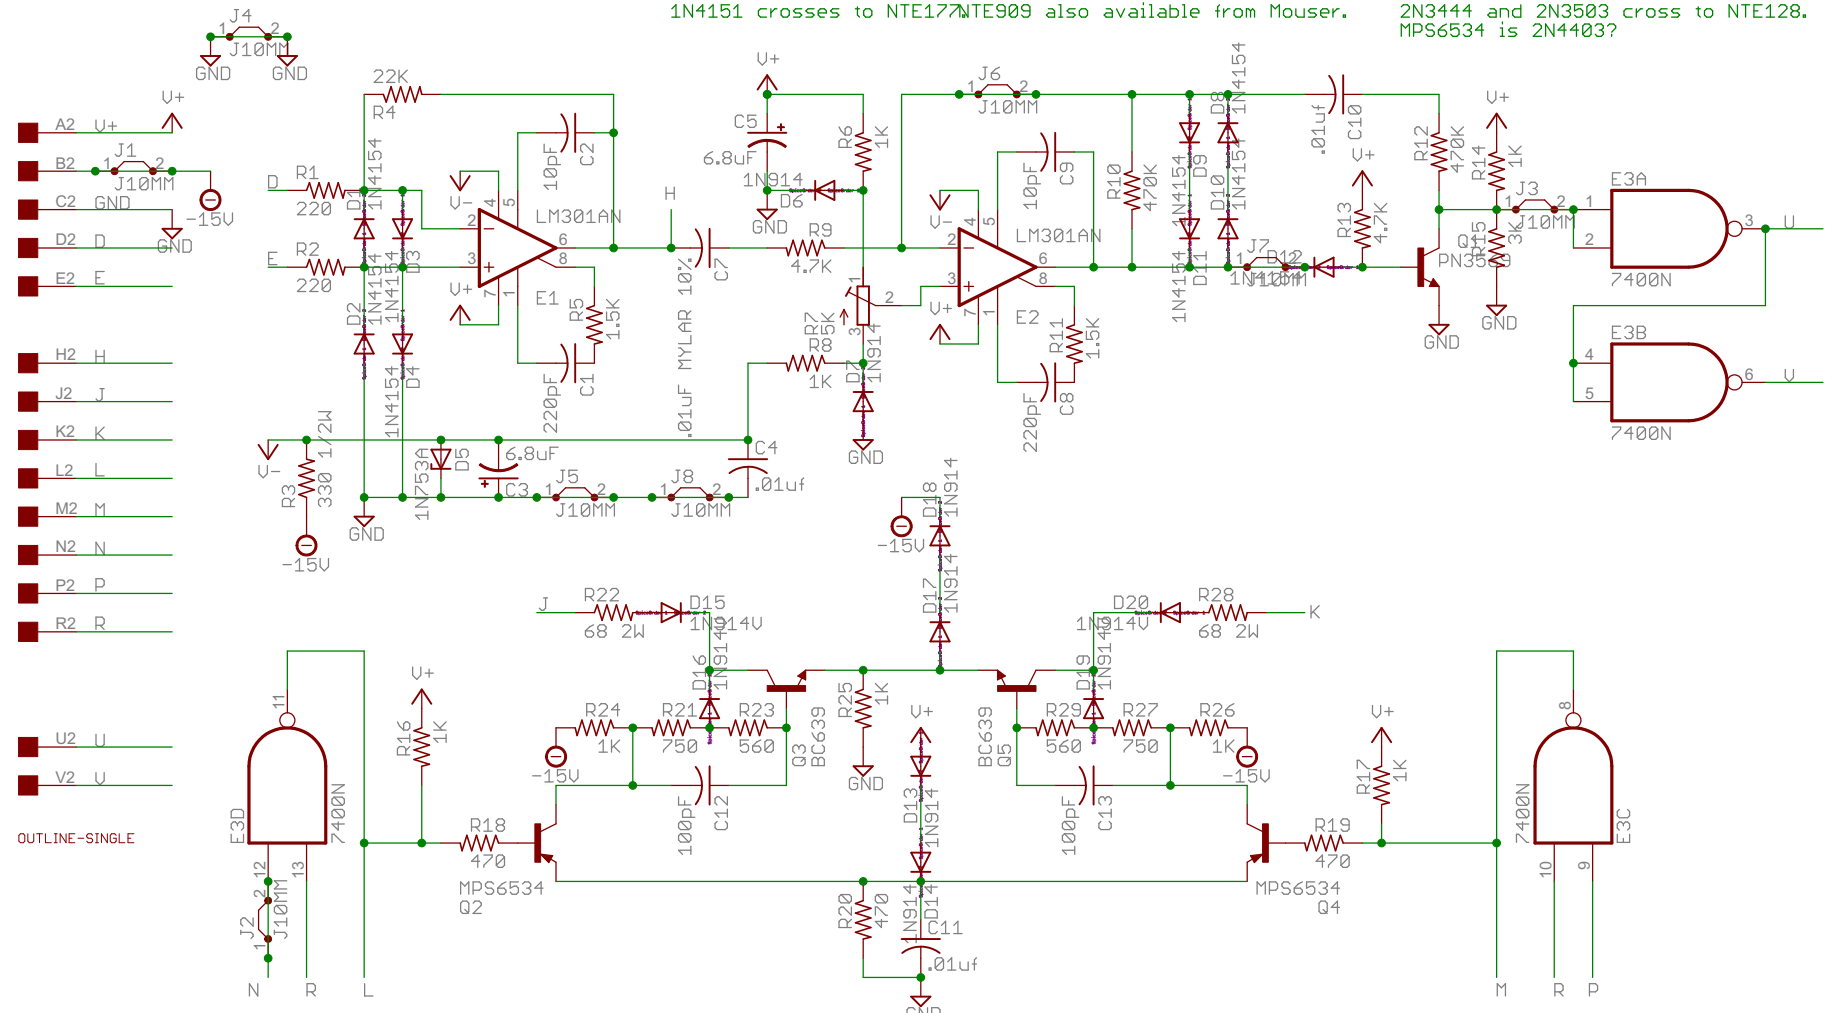

1N645 crosses to NTE 10670 is 1N3653.  
 1N4004 crosses to NTE 11771 LM709 available from Mouser.  
 1N3606 crosses to NTE1777 also crosses to NTE909.  
 1N4151 crosses to NTE1777 NTE909 also available from Mouser.

Looks like LM709 replaced by LM301.  
 LM301 available at JameCo.  
 MM1008 is 2N3444?  
 2N3444 and 2N3503 cross to NTE128.  
 MPS6534 is 2N4403?

OUTLINE-SINGLE

Manchester Reader/Writer G888	
TITLE: G888X	
Document Number: B-CS-G888-0-1	REV: B
Date: 2/20/2016 10:25:23 AM	Sheet: 1/1