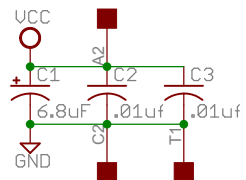

OUTLINE-SINGLE

4-line to 16-line Data Selector M155

TITLE: M155A

Document Number:  
B-CS-M155-0-1

REV:

Date: 1/4/2017 2:22:53 PM

Sheet: 1/1