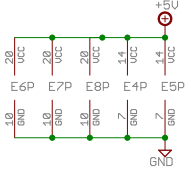

M220 has 21 outputs:

- AE2 AR2
- AF1 AS1
- AJ1 AS2
- AK2 AT2
- AL1 AU2
- AL2 AV1
- AM1 AV2
- AN1 BA1
- AP1 BB1
- AP2 BK2

OUTLINE=DOUBLE

PAL Based Version of M220B	
TITLE: M220xc	
Document Number:	REV:
Date: 2/25/2016 2:22:55 PM	Sheet: 1/1