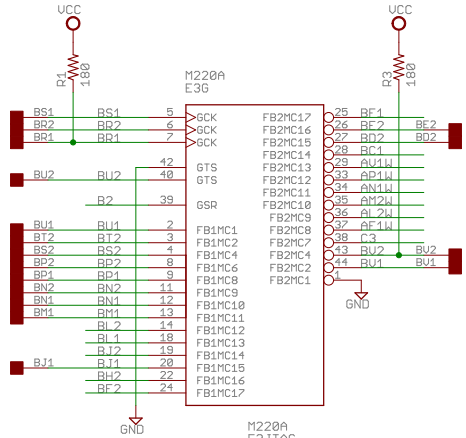

M220 has 21 outputs:

- AE2 AR2
- AF1 AS1
- AJ1 AS2
- AK2 AT2
- AL1 AU2
- AL2 AV1
- AM1 AV2
- AN1 BA1
- AP1 BB1
- AP2 BK2

OUTLINE=DOUBLE

PAL Based Version of M220B	
TITLE: M220xc	
Document Number:	REV:
Date: 2/25/2016 2:22:55 PM	Sheet: 1/1