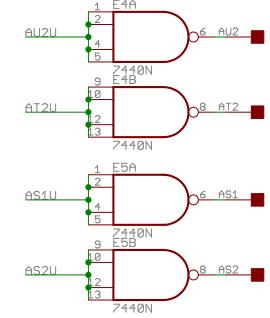

M220 has 21 outputs:

- AE2 AR2
- AF1 AS1
- AJ1 AS2
- AK2 AT2
- AL1 AU2
- AL2 AV1
- AM1 AV2
- AN1 BA1
- AP1 BB1
- AP2 BK2

OUTLINE=DOUBLE

PAL Based Version of M220B	
TITLE: M220xc	
Document Number:	REV:
Date: 2/25/2016 2:22:55 PM	Sheet: 1/1