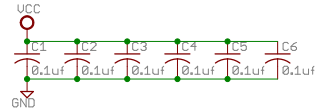

M220 has 21 outputs:

- AE2 AR2
- AF1 AS1
- AJ1 AS2
- AK2 AT2
- AL1 AU2
- AL2 AV1
- AM1 AV2
- AN1 BA1
- AP1 BB1
- AP2 BK2

OUTLINE=DOUBLE

PAL Based Version of M220B	
TITLE: M220xc	
Document Number:	REV:
Date: 2/25/2016 2:22:55 PM	Sheet: 1/1