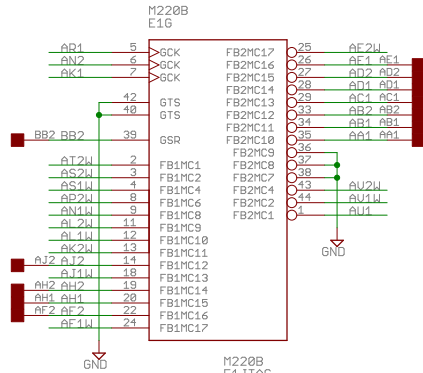

M220 has 21 outputs:

- AE2 AR2
- AF1 AS1
- AJ1 AS2
- AK2 AT2
- AL1 AU2
- AL2 AV1
- AM1 AV2
- AN1 BA1
- AP1 BB1
- AP2 BK2

OUTLINE=DOUBLE

PAL Based Version of M220B	
TITLE: M220xc	
Document Number:	REV:
Date: 2/25/2016 2:22:55 PM	Sheet: 1/1