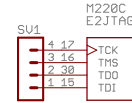

M220 has 21 outputs:

- AE2 AR2
- AF1 AS1
- AJ1 AS2
- AK2 AT2
- AL1 AU2
- AL2 AV1
- AM1 AV2
- AN1 BA1
- AP1 BB1
- AP2 BK2

OUTLINE=DOUBLE

PAL Based Version of M220B	
TITLE: M220xc	
Document Number:	REV:
Date: 2/25/2016 2:22:55 PM	Sheet: 1/1