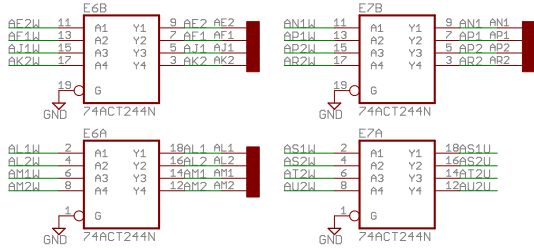

M220 has 21 outputs:

- AE2 AR2
- AF1 AS1
- AJ1 AS2
- AK2 AT2
- AL1 AU2
- AL2 AV1
- AM1 AV2
- AN1 BA1
- AP1 BB1
- AP2 BK2

OUTLINE=DOUBLE

PAL Based Version of M220B	
TITLE: M220xc	
Document Number:	REV:
Date: 2/25/2016 2:22:55 PM	Sheet: 1/1