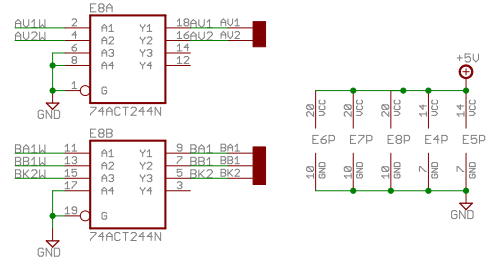

M220 has 21 outputs:

- AE2 AR2
- AF1 AS1
- AJ1 AS2
- AK2 AT2
- AL1 AU2
- AL2 AV1
- AM1 AV2
- AN1 BA1
- AP1 BB1
- AP2 BK2

OUTLINE=DOUBLE

PAL Based Version of M220B	
TITLE: M220xc	
Document Number:	REV:
Date: 2/25/2016 2:22:55 PM	Sheet: 1/1