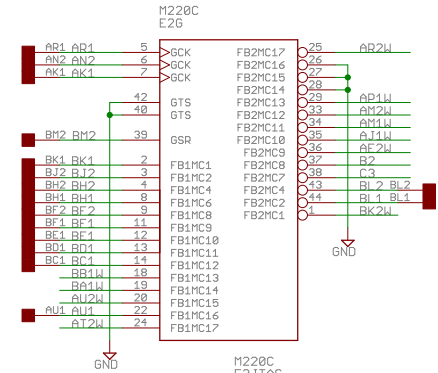

M220 has 21 outputs:

- AE2 AR2
- AF1 AS1
- AJ1 AS2
- AK2 AT2
- AL1 AU2
- AL2 AV1
- AM1 AV2
- AN1 BA1
- AP1 BB1
- AP2 BK2

OUTLINE=DOUBLE

PAL Based Version of M220B	
TITLE: M220xc	
Document Number:	REV:
Date: 2/25/2016 2:22:55 PM	Sheet: 1/1