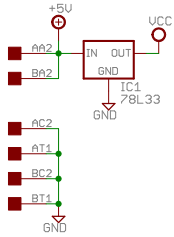

M220 has 21 outputs:

- AE2 AR2
- AF1 AS1
- AJ1 AS2
- AK2 AT2
- AL1 AU2
- AL2 AV1
- AM1 AV2
- AN1 BA1
- AP1 BB1
- AP2 BK2

OUTLINE=DOUBLE

PAL Based Version of M220B	
TITLE: M220xc	
Document Number:	REV:
Date: 2/25/2016 2:22:55 PM	Sheet: 1/1