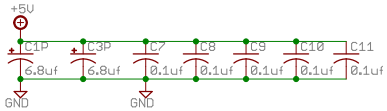

M220 has 21 outputs:

- AE2 AR2
- AF1 AS1
- AJ1 AS2
- AK2 AT2
- AL1 AU2
- AL2 AV1
- AM1 AV2
- AN1 BA1
- AP1 BB1
- AP2 BK2

OUTLINE=DOUBLE

PAL Based Version of M220B	
TITLE: M220xc	
Document Number:	REV:
Date: 2/25/2016 2:22:55 PM	Sheet: 1/1