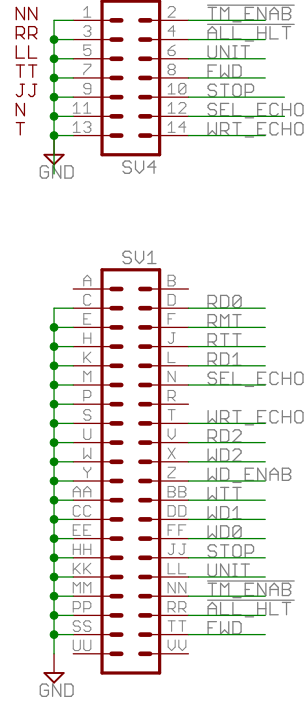

M960D

TITLE: M960-1

Document Number:

REV:

Date: 2/20/2016 10:26:59 AM

Sheet: 1/2

M961D	
TITLE: M960-1	
Document Number:	REV:
Date: 2/20/2016 10:26:59 AM	Sheet: 2/2