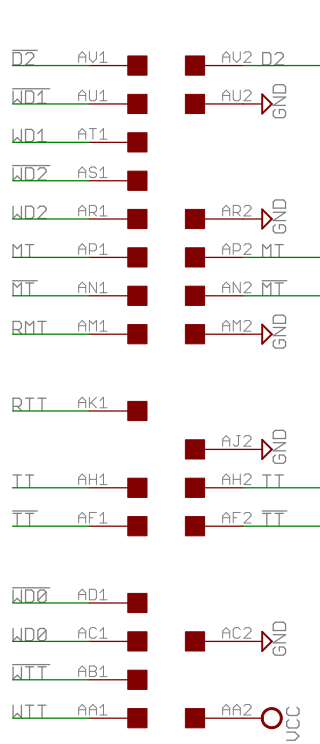

M960D

TITLE: M960-1

Document Number:

REV:

Date: 2/20/2016 10:26:59 AM

Sheet: 1/2

M961D	
TITLE: M960-1	
Document Number:	REV:
Date: 2/20/2016 10:26:59 AM	Sheet: 2/2