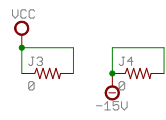

OUTLINE-SINGLE

Quadraflop R284	
TITLE: R284X	
Document Number: B-CS-R284-0-1	REV:
Date: 10/13/2017 11:59:52 AM	Sheet: 1/1