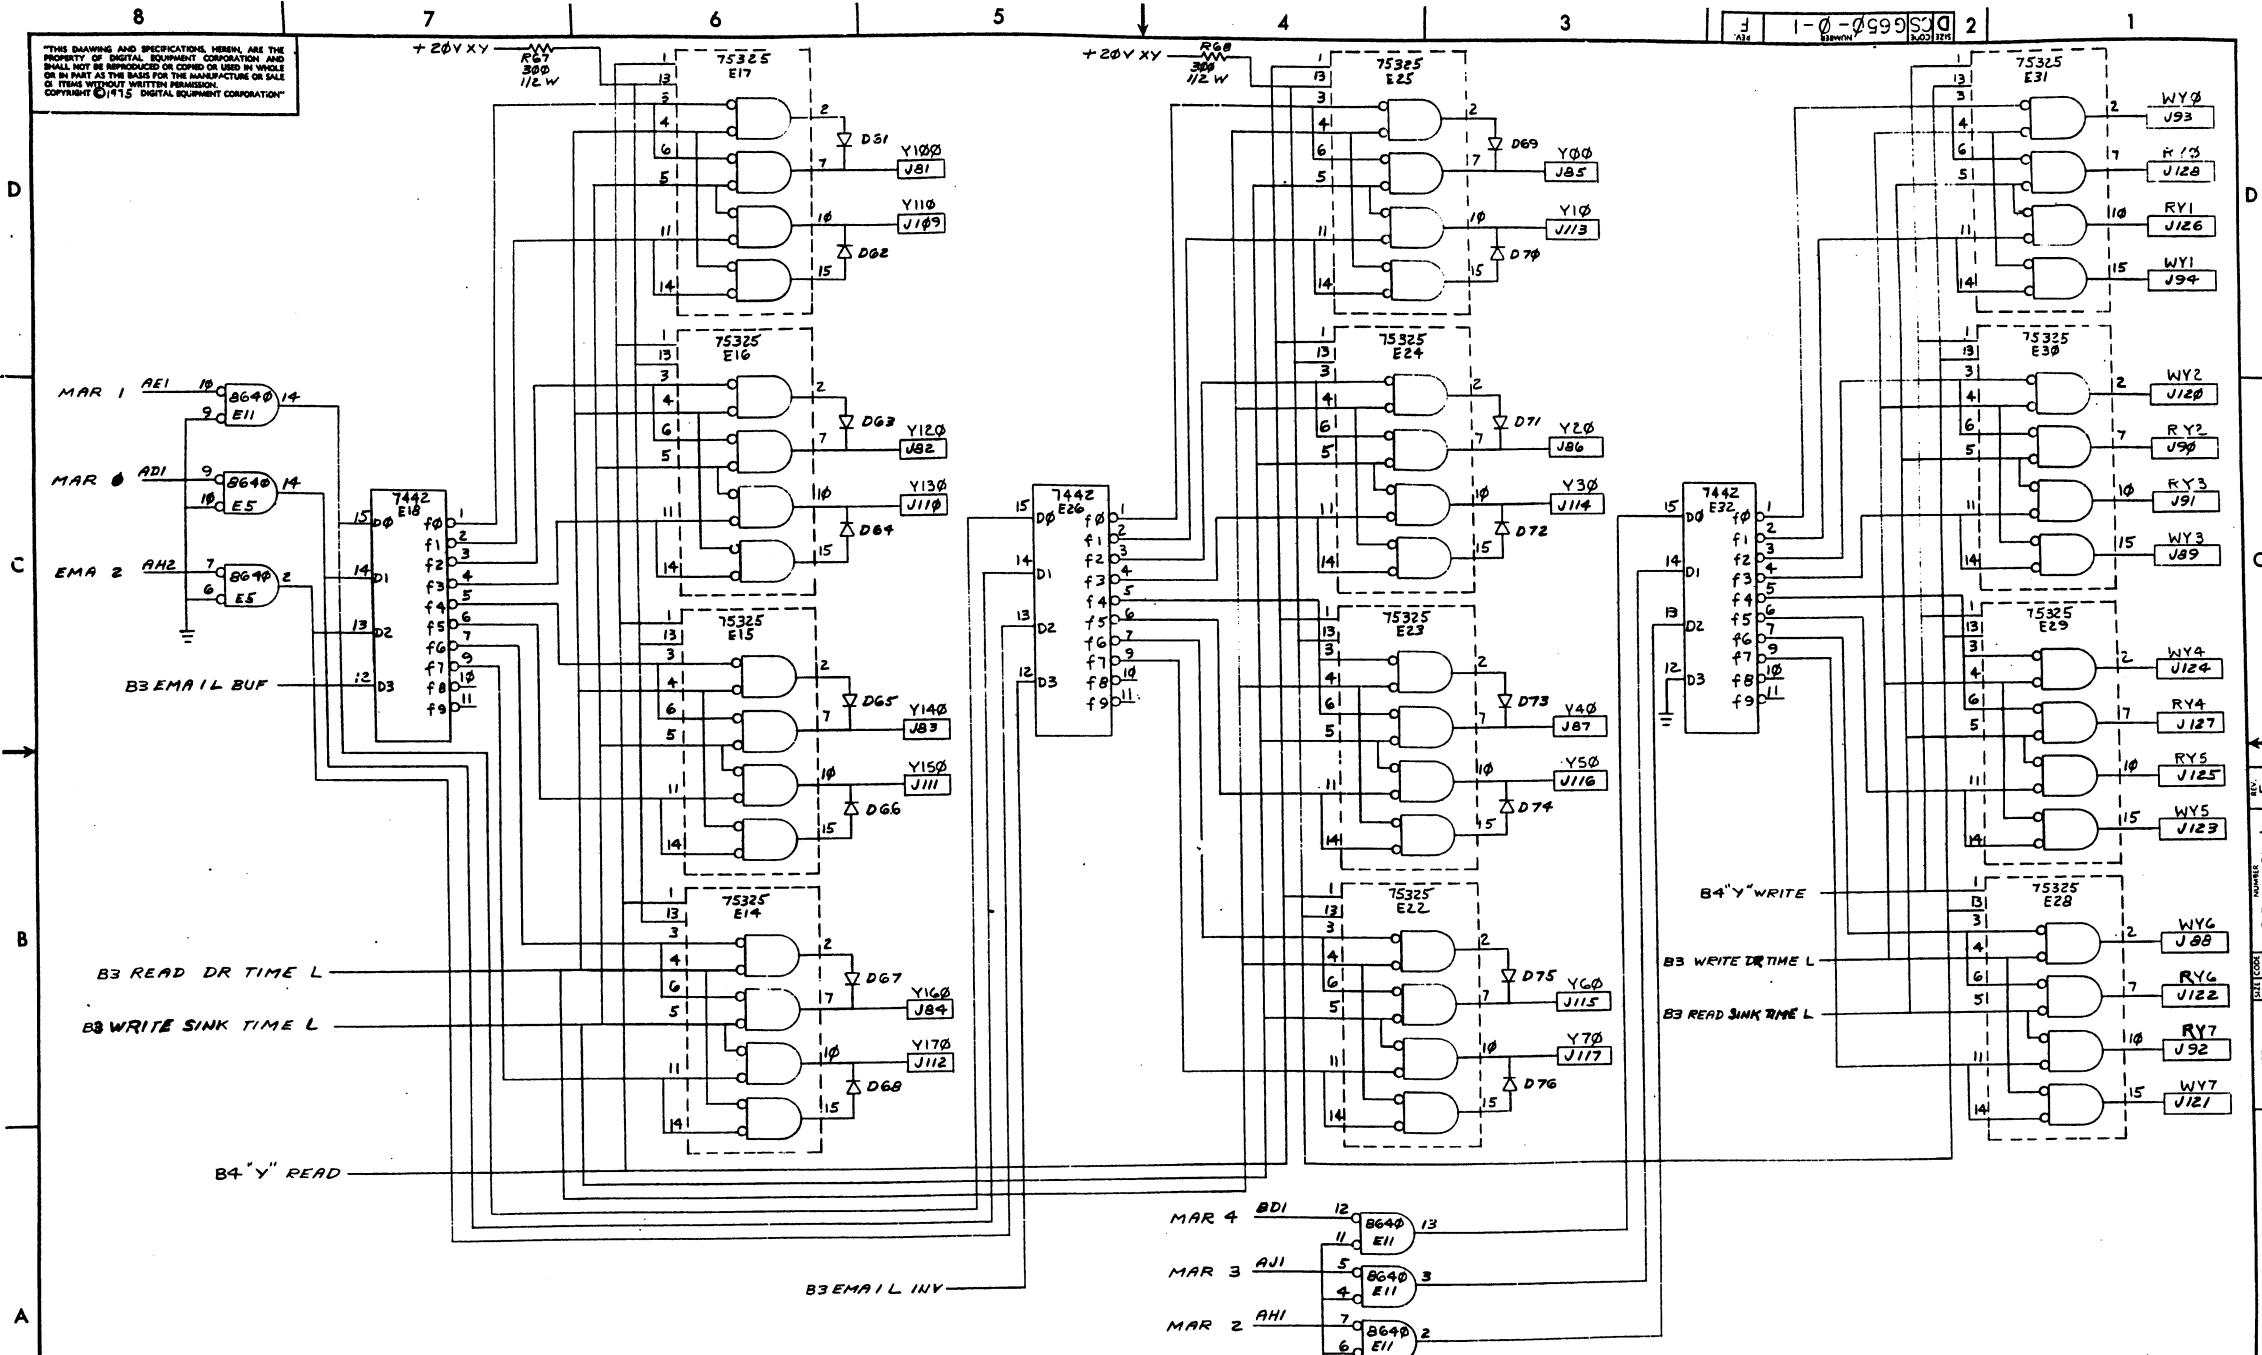

1-0-099500

REVISIONS		
CHK	CHANGE NO.	REV.

TITLE		16K, 12 BIT BASE BOARD		(B6) SIZE CODE	NUMBER	REV.
SCALE		SHEET 5 OF 11		DIST.	D E S I G N	F