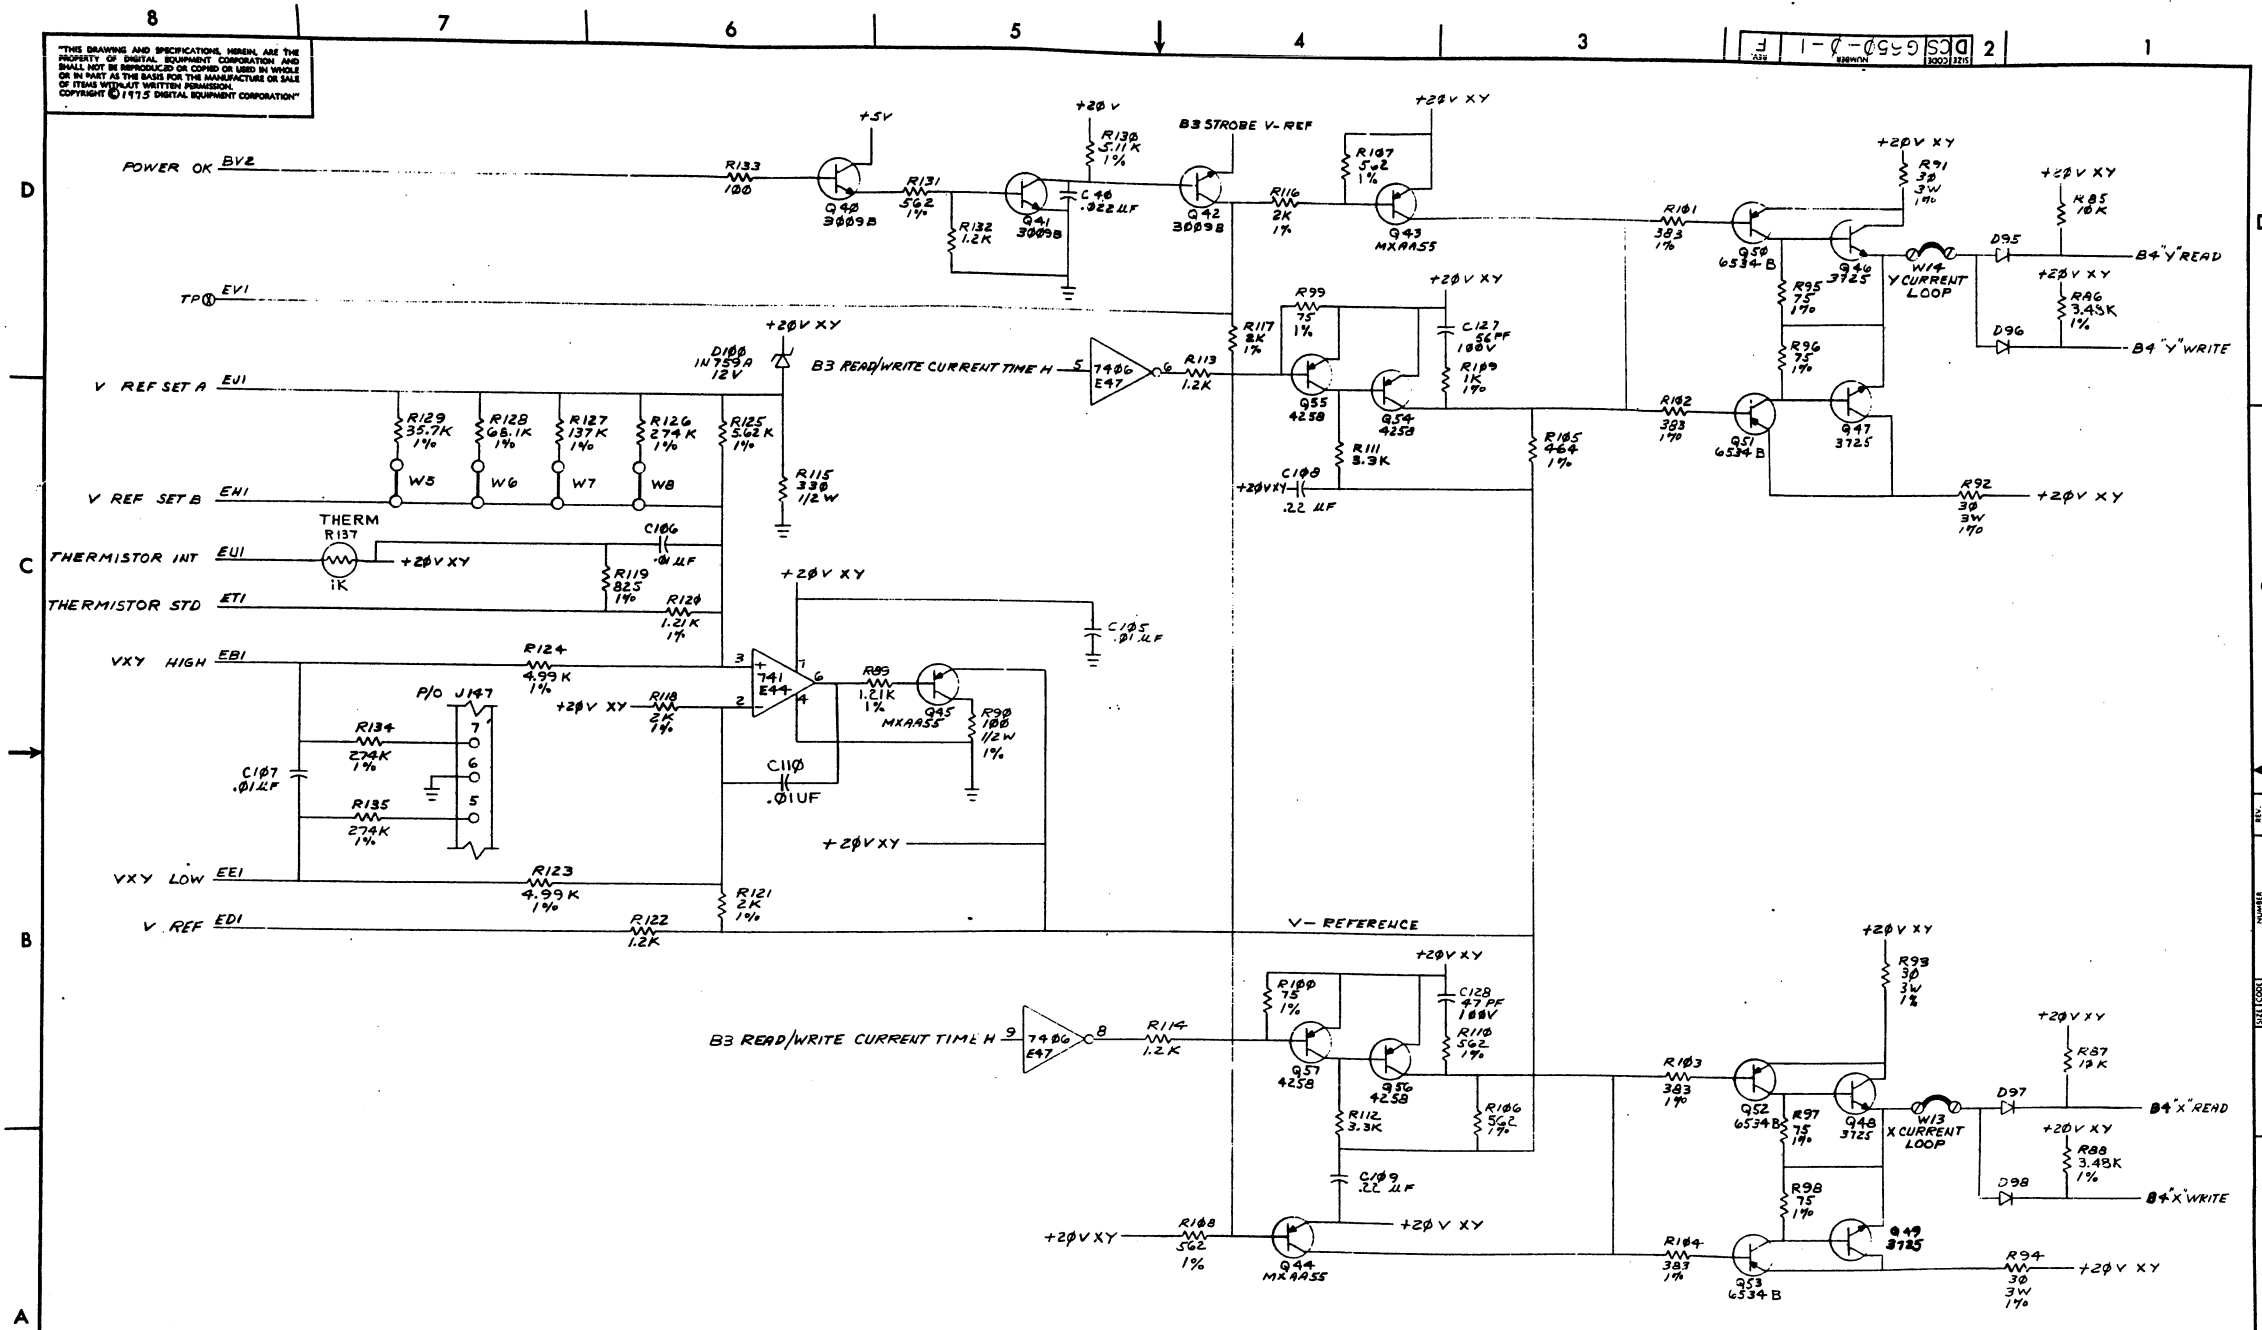

1-0559 SCD 2

REVISIONS		
CHK	CHANGE NO.	REV.

(CURRENT & CONTRL)

TITLE	16K, 12 BIT BASE BOARD (B4)	SIZE CODE	DCS	NUMBER	6650-0-1	REV.	F
SCALE		SHEET	3 OF 11	DIST.