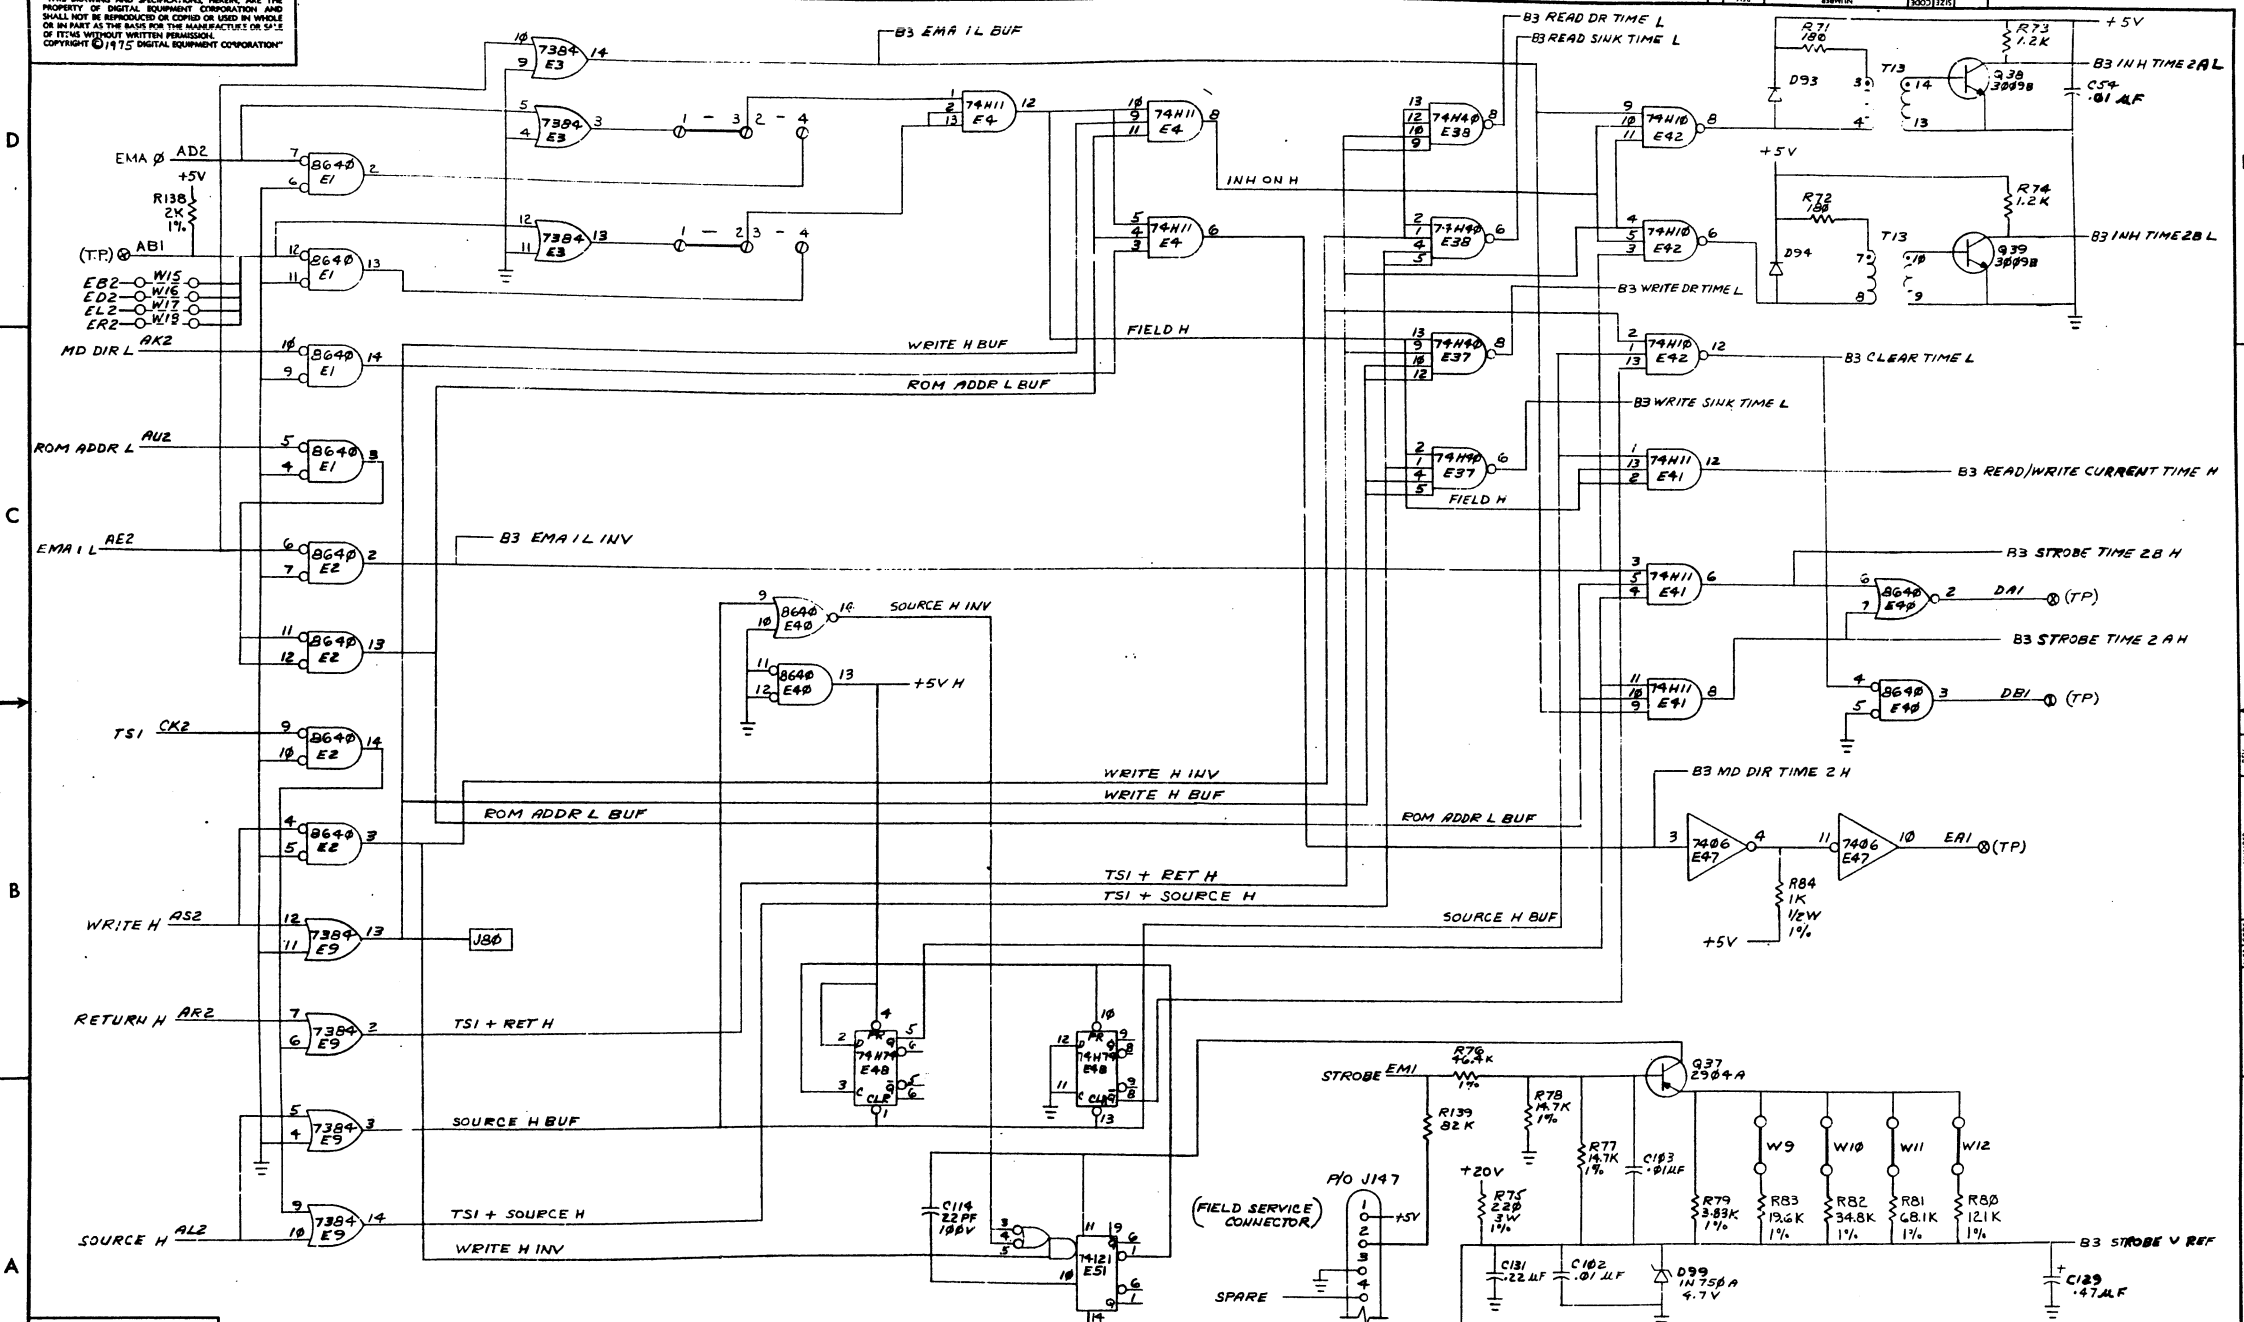

1-0-0999 2

REVISIONS		
CHK	CHANGE NO.	REV.

TITLE		16K, 12 BIT BASE BOARD (B3)		SIZE CODE	NUMBER	REV.
SCALE		SHEET 2 OF 11		DIST.	DCS G6650-0-1	F

DCS G6650-0-1