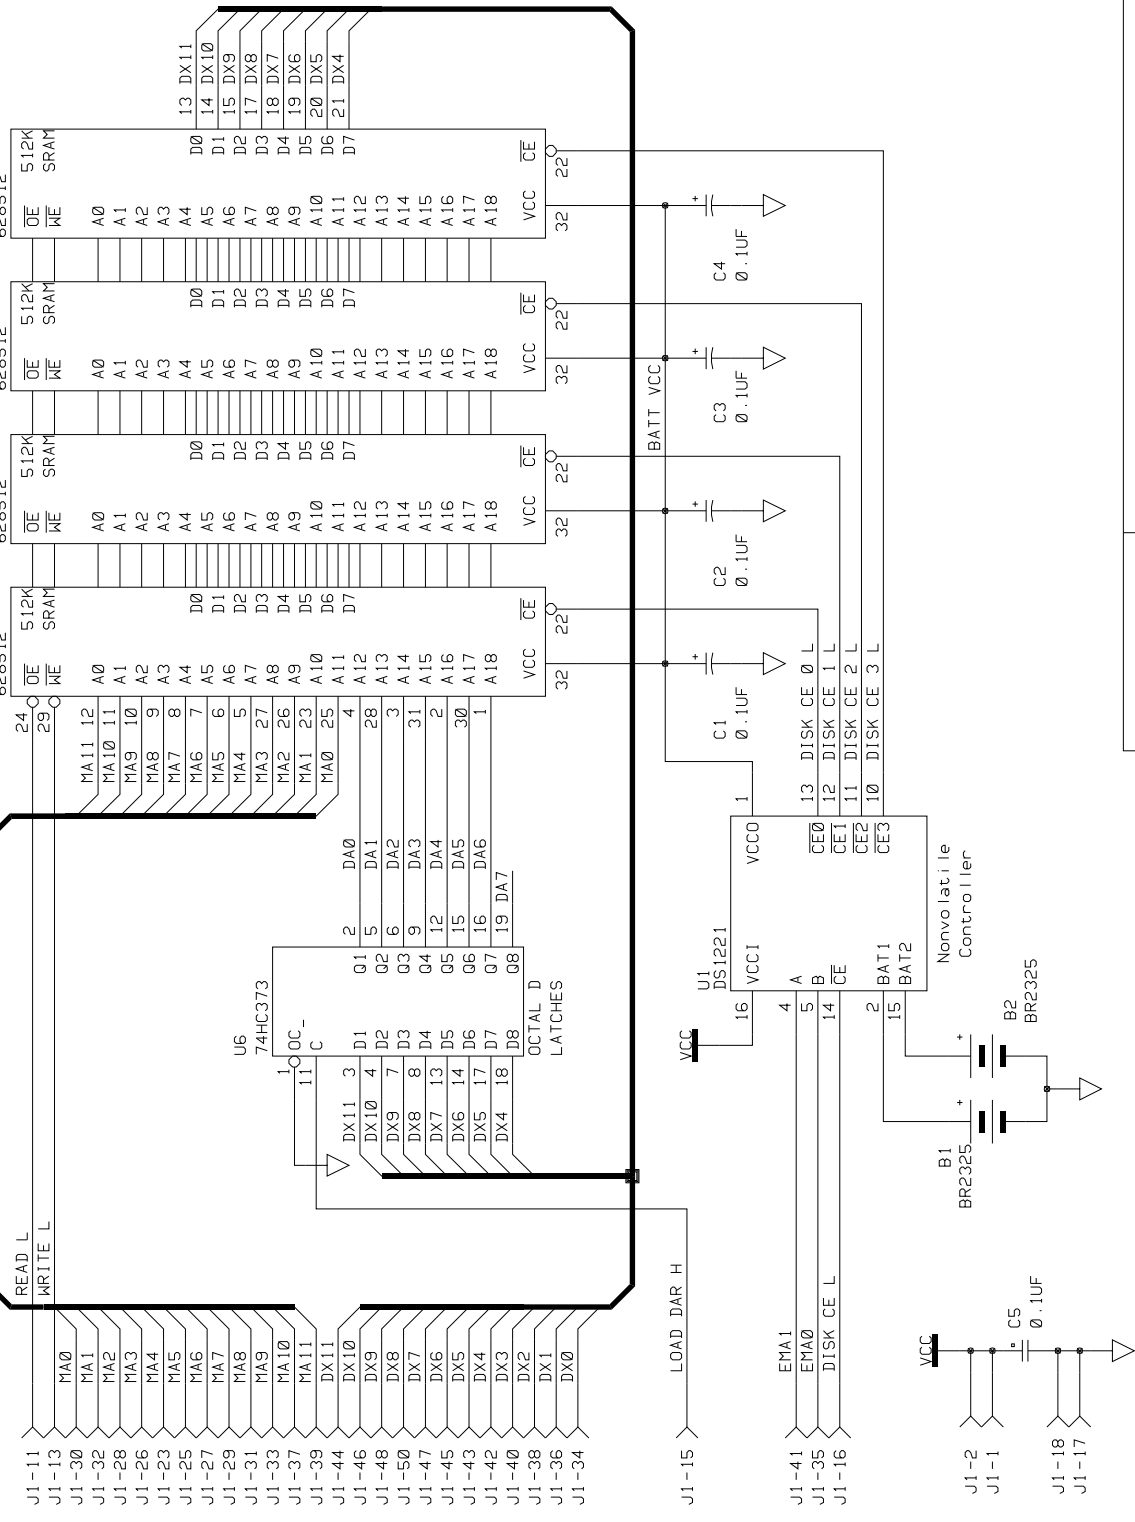

8 7 6 5 4 3 2 1

MA[0:11]

SBC6120-2  
RAM DISK ARRAY

COPYRIGHT (C) 2001 BY SPARE TIME CIZMOS  
ALL RIGHTS RESERVED. REFER TO LICENSE FILE FOR DETAILS.

SIZE C  
SHEET 1 OF 1

D C B A

D C B A